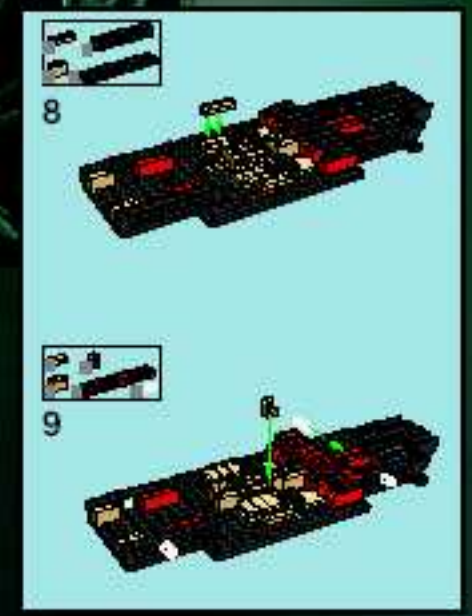

Ferrari

OFFICIAL LICENSED PRODUCT

270 mm / 10.2 inch

RACERS

www.LEGO.com/racers

RACERS

8654

8654