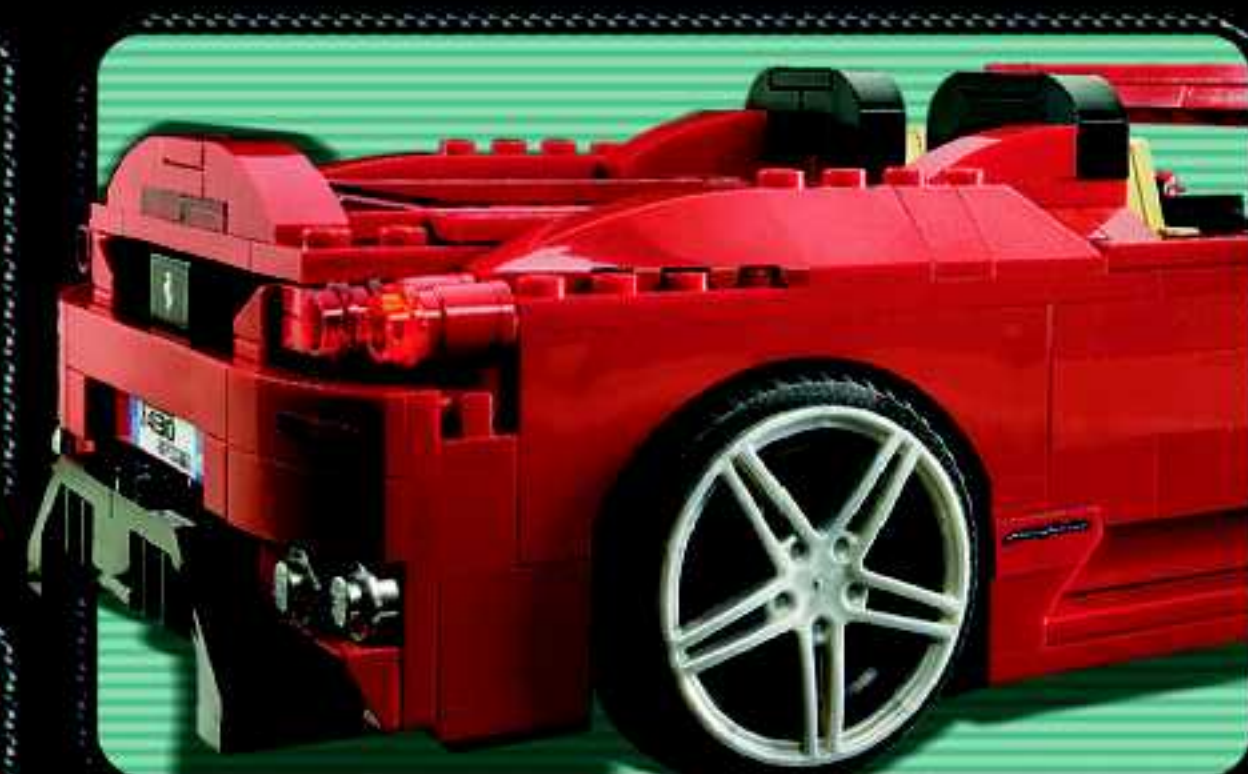

8671

Ferrari 430 Spider

Ferrari

OFFICIAL LICENSED PRODUCT

270 mm / 10.2 inch

RACERS

www.LEGO.com/racers

RACERS