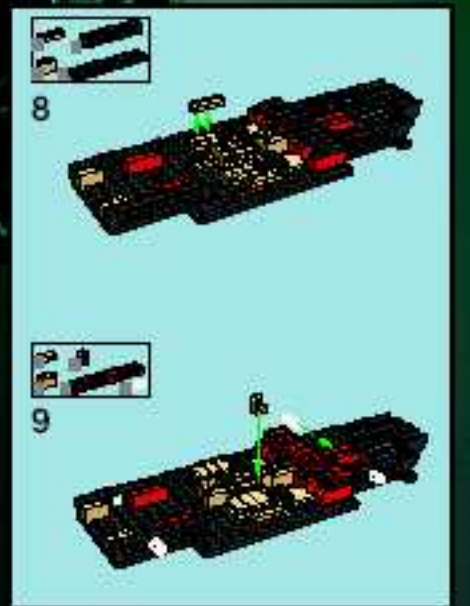

8671

Ferrari 430 Spider

Ferrari

OFFICIAL LICENSED PRODUCT

270 mm / 10.2 inch

RACERS

www.LEGO.com/racers

RACERS