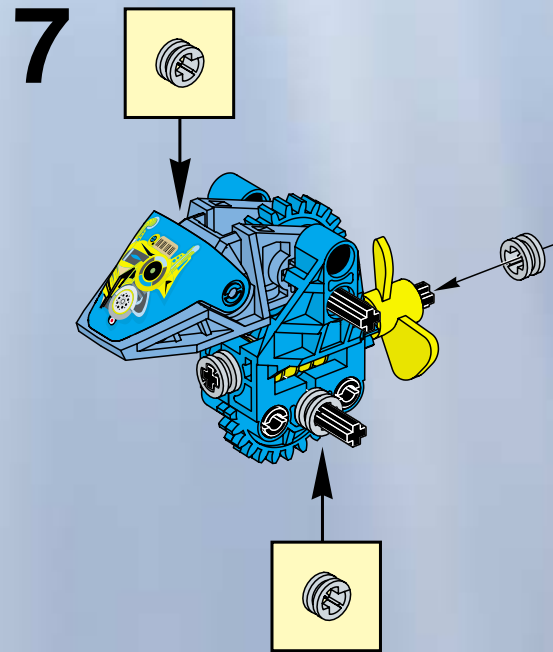

The image shows the box art for the LEGO Technic set 'Sub Slizer'. The background is a deep blue underwater scene with various sea creatures like jellyfish and coral. In the center, a blue and yellow LEGO Technic robot is shown in a dynamic pose, appearing to be underwater. The robot has a yellow propeller on its back and is holding a yellow circular object. The title 'SUB SLIZER' is prominently displayed at the top in a stylized, metallic font. The number '8503' is in the top right corner. The LEGO Technic logo is at the bottom left, and the number '4124715' is at the bottom right.

# SUB SLIZER

8503

**LEGO** Technic

4124715

8

9

10

11