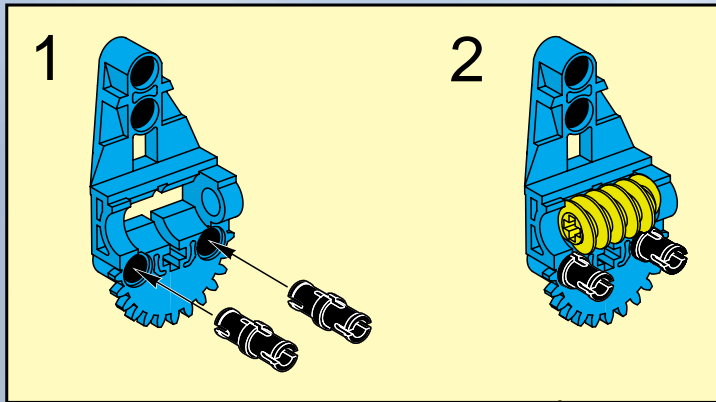

The image shows the box art for the LEGO Technic set 'Sub Slizer'. The background is a deep blue underwater scene with various sea creatures like jellyfish and coral. In the center, a blue and yellow LEGO Technic robot is shown in a dynamic pose, appearing to be underwater. The robot has a yellow propeller on its back and is holding a yellow circular object. The title 'SUB SLIZER' is prominently displayed at the top in a stylized, metallic font. The number '8503' is in the top right corner. The LEGO Technic logo is at the bottom left, and the number '4124715' is at the bottom right.

# SUB SLIZER

8503

**LEGO** Technic

4124715

8

9

10

11