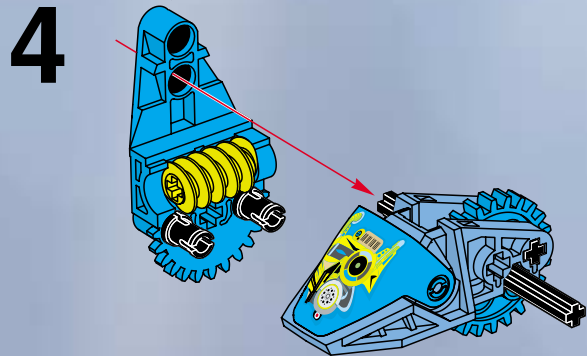

The image shows the box art for the LEGO Technic set 'Sub Slizer'. The background is a deep blue underwater scene with various sea creatures like jellyfish and coral. In the center, a blue and yellow LEGO Technic robot is shown in a dynamic pose, appearing to be underwater. The robot has a yellow propeller on its back and is holding a yellow circular object. The title 'SUB SLIZER' is prominently displayed at the top in a stylized, metallic font. The number '8503' is in the top right corner. The LEGO Technic logo is at the bottom left, and the number '4124715' is at the bottom right.

# SUB SLIZER

8503

**LEGO** Technic

4124715

8

9

10

11