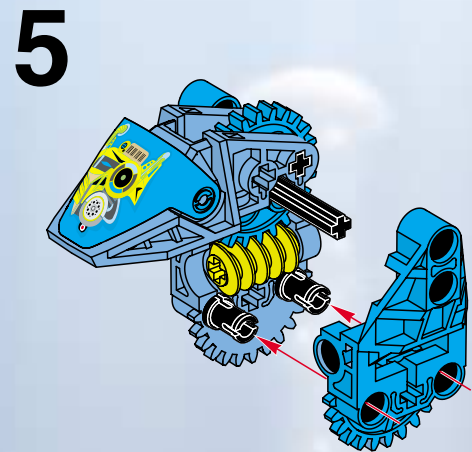

The image shows the box art for the LEGO Technic set 'Sub Slizer'. The background is a deep blue underwater scene with various sea creatures like jellyfish and coral. In the center, a blue and yellow LEGO Technic robot is shown in a dynamic pose, appearing to be underwater. The robot has a yellow propeller on its back and is holding a yellow circular object. The title 'SUB SLIZER' is prominently displayed at the top in a stylized, metallic font. The number '8503' is in the top right corner. The LEGO Technic logo is at the bottom left, and the number '4124715' is at the bottom right.

# SUB SLIZER

8503

**LEGO** Technic

4124715

8

9

10

11