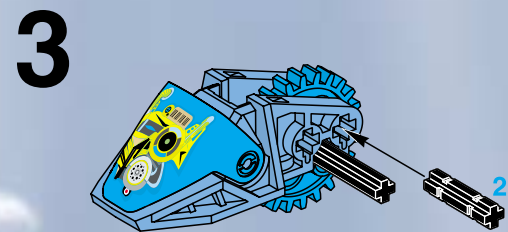

The image shows the box art for the LEGO Technic set 'Sub Slizer'. The background is a deep blue underwater scene with various sea creatures like jellyfish and coral. In the center, a blue and yellow LEGO Technic robot is shown in a dynamic pose, appearing to be underwater. The robot has a yellow propeller on its back and is holding a yellow circular object. The title 'SUB SLIZER' is prominently displayed at the top in a stylized, metallic font. The number '8503' is in the top right corner. The LEGO Technic logo is at the bottom left, and the number '4124715' is at the bottom right.

# SUB SLIZER

8503

**LEGO** Technic

4124715

8

9

10

11