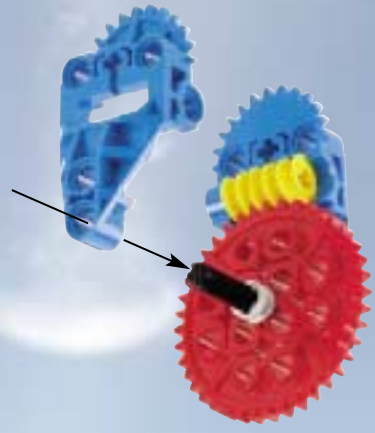

The image shows the box art for the LEGO Technic set 'Sub Slizer'. The background is a deep blue underwater scene with various sea creatures like jellyfish and coral. In the center, a blue and yellow LEGO Technic robot is shown in a dynamic pose, appearing to be underwater. The robot has a yellow propeller on its back and is holding a yellow circular object. The title 'SUB SLIZER' is prominently displayed at the top in a stylized, metallic font. The number '8503' is in the top right corner. The LEGO Technic logo is at the bottom left, and the number '4124715' is at the bottom right.

# SUB SLIZER

8503

**LEGO** Technic

4124715

8

9

10

11

12

2

5

4

2

1

6

7