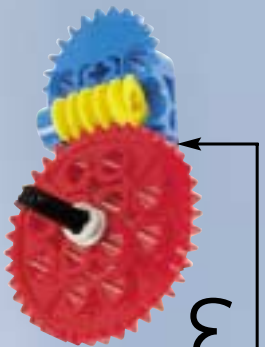

The image shows the box art for the LEGO Technic set 'Sub Slizer'. The background is a deep blue underwater scene with various sea creatures like jellyfish and coral. In the center, a blue and yellow LEGO Technic robot is shown in a dynamic pose, appearing to be underwater. The robot has a yellow propeller on its back and is holding a yellow circular object. The title 'SUB SLIZER' is prominently displayed at the top in a stylized, metallic font. The number '8503' is in the top right corner. The LEGO Technic logo is at the bottom left, and the number '4124715' is at the bottom right.

# SUB SLIZER

8503

**LEGO** Technic

4124715

8

9

10

11

8

2

1

3

8 5 0 3  
+  
8 5 0 2  
+  
8 5 0 1  
+  
8 5 0 0