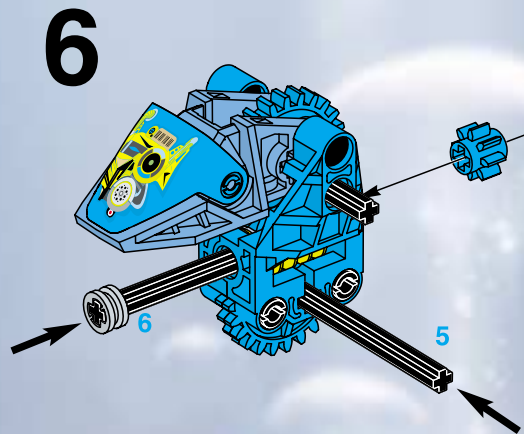

The image shows the box art for the LEGO Technic set 'Sub Slizer'. The background is a deep blue underwater scene with various sea creatures like jellyfish and coral. In the center, a blue and yellow LEGO Technic robot is shown in a dynamic pose, appearing to be underwater. The robot has a yellow propeller on its back and is holding a yellow circular object. The title 'SUB SLIZER' is prominently displayed at the top in a stylized, metallic font. The number '8503' is in the top right corner. The LEGO Technic logo is at the bottom left, and the number '4124715' is at the bottom right.

# SUB SLIZER

8503

**LEGO** Technic

4124715

8

9

10

11