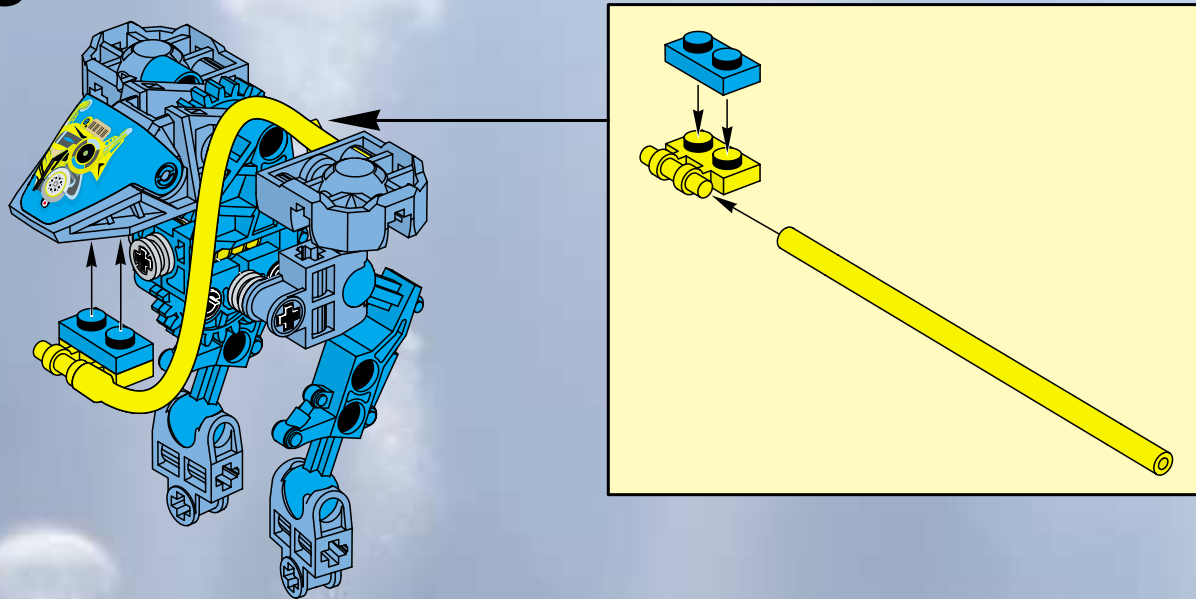

The image shows the box art for the LEGO Technic set 'Sub Slizer'. The background is a deep blue underwater scene with various sea creatures like jellyfish and coral. In the center, a blue and yellow LEGO Technic robot is shown in a dynamic pose, appearing to be underwater. The robot has a yellow propeller on its back and is holding a yellow circular object. The title 'SUB SLIZER' is prominently displayed at the top in a stylized, metallic font. The number '8503' is in the top right corner. The LEGO Technic logo is at the bottom left, and the number '4124715' is at the bottom right.

# SUB SLIZER

8503

**LEGO** Technic

4124715

8

9

10

11