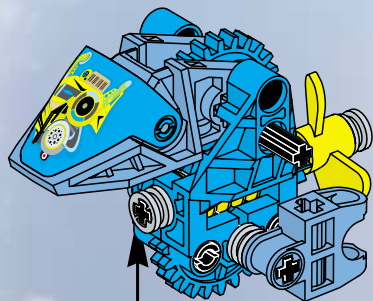

The image shows the box art for the LEGO Technic set 'Sub Slizer'. The background is a deep blue underwater scene with various sea creatures like jellyfish and coral. In the center, a blue and yellow LEGO Technic robot is shown in a dynamic pose, appearing to be underwater. The robot has a yellow propeller on its back and is holding a yellow circular object. The title 'SUB SLIZER' is prominently displayed at the top in a stylized, metallic font. The number '8503' is in the top right corner. The LEGO Technic logo is at the bottom left, and the number '4124715' is at the bottom right.

# SUB SLIZER

8503

**LEGO** Technic

4124715

8

9

10

11