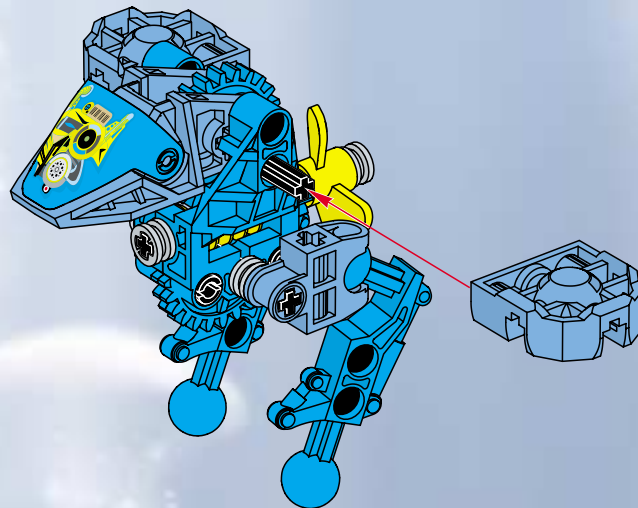

The image shows the box art for the LEGO Technic set 'Sub Slizer'. The background is a deep blue underwater scene with various sea creatures like jellyfish and coral. In the center, a blue and yellow LEGO Technic robot is shown in a dynamic pose, appearing to be underwater. The robot has a yellow propeller on its back and is holding a yellow circular object. The title 'SUB SLIZER' is prominently displayed at the top in a stylized, metallic font. The number '8503' is in the top right corner. The LEGO Technic logo is at the bottom left, and the number '4124715' is at the bottom right.

# SUB SLIZER

8503

**LEGO** Technic

4124715

8

9

10

11