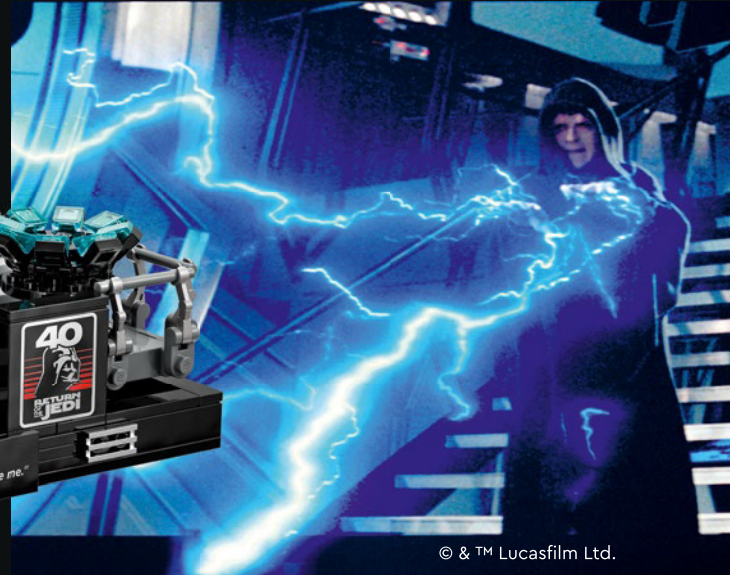

Highlighted features

The aggressive dynamics of the scene are highlighted by the new, curved window element that frames the Emperor's rotating chair in the vast darkness of space. Luke Skywalker has a new, more authentic hair element. And, with the lightning bolts (hidden beneath the model floor), the battle is ready to begin!

© & TM Lucasfilm Ltd.

Principales caractéristiques

La force brute de la scène est soulignée par le nouvel élément de fenêtre incurvé qui encadre le fauteuil rotatif de l'Empereur dans la vaste obscurité de l'espace. Luke Skywalker présente un nouvel élément capillaire plus authentique. Enfin, grâce aux éclairs (cachés sous le plancher du modèle), la bataille peut commencer !

Características destacadas

La nueva ventana curvada que enmarca la silla giratoria del Emperador frente a la vasta oscuridad del espacio acentúa el agresivo dinamismo de la escena. Luke Skywalker tiene una nueva peluca con apariencia más auténtica. Y, con las impresionantes descargas de energía (ocultas debajo del piso del modelo), ¡todo está listo para que comience la batalla!