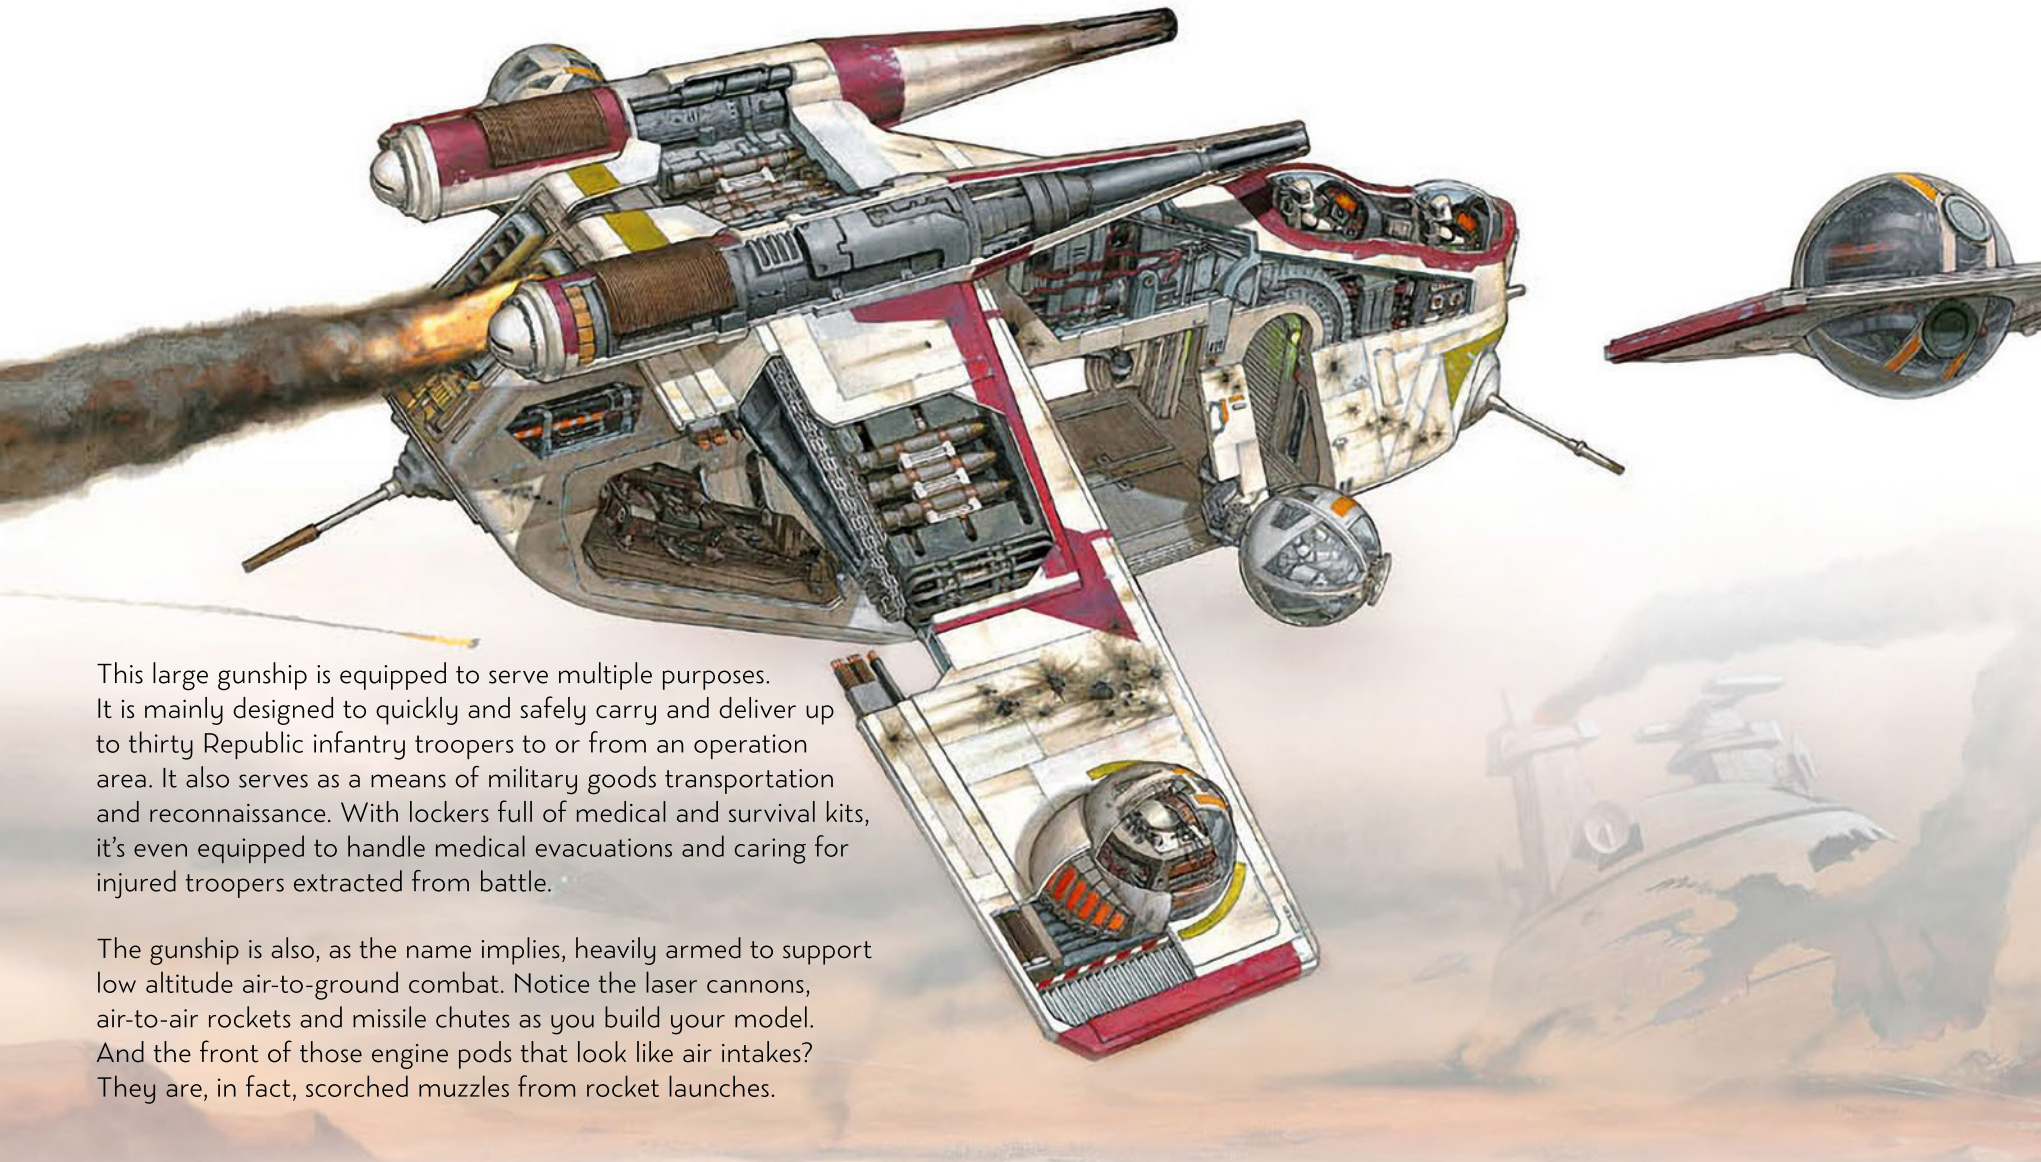

The Republic Gunship received more than 30,000 of the 53,000 votes, smashing all LEGO Ideas records! This is an exciting chance to give fans something they really wish for, and for the adult *Star Wars* fans who were introduced to the saga through the Prequels, this model will definitely bring back happy childhood memories. It has the potential to become a collectible evergreen.

“THE SHROUD OF THE DARK SIDE HAS FALLEN. BEGUN THE CLONE WAR HAS.”

In *Star Wars: Attack of the Clones*, the Republic Attack Gunship, or Low Altitude Assault Transport (LAAT) plays a crucial part in the Battle of Geonosis. Obi-Wan Kenobi, Anakin Skywalker and Senator Padmé Amidala are on the verge of execution in the Petranaki arena when Jedi Master Mace Windu and a large group of Jedi arrive to help them. But surrounded by Count Dooku's Separatist Droid Army, the Jedi are fighting a losing battle.

As the droid army closes in on the surviving Jedi, six Republic Attack Gunships arrive with the first infantry of clone troopers led by Master Yoda. In a swift move, they create a protective perimeter around the Jedi, strike down the droid army, and our heroes are airlifted out of the arena. Count Dooku escapes with Obi-Wan and Anakin in hot pursuit, resulting in an inevitable, fateful lightsaber stand-off. But Dooku has already successfully transmitted the Death Star blueprints to his master. A thousand years of peace in the galaxy have come to an end. The Clone Wars have begun.

ABOUT THE REPUBLIC ATTACK GUNSHIP

This large gunship is equipped to serve multiple purposes. It is mainly designed to quickly and safely carry and deliver up to thirty Republic infantry troopers to or from an operation area. It also serves as a means of military goods transportation and reconnaissance. With lockers full of medical and survival kits, it's even equipped to handle medical evacuations and caring for injured troopers extracted from battle.