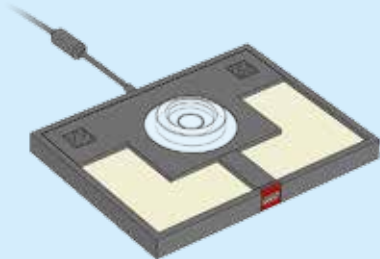

+

Start game
Spiel starten
Commencer à jouer

Start spillet
Game starten
Starta spelet

Aloita peli
Iniciar juego
Avvia il gioco

Download the latest game content to use this character

- Lade dir die neusten Spielinhalte herunter, um diese Figur zu benutzen
- Télécharge le contenu le plus récent du jeu pour utiliser ce personnage
- Download det nyeste spilindhold for at bruge denne figur
- Download de nieuwste game-inhoud om deze figuur te kunnen gebruiken
- Ladda ner det senaste spelinnehålllet för att använda den här karaktären
- Last ned det nyeste spillinnholdet for å ta i bruk denne figuren
- Pääset käyttämään tätä hahmoa lataamalla pelin uusimman sisällön
- Descarga la última actualización de contenido para usar este personaje
- Scarica gli ultimi contenuti del gioco per usare questo personaggio