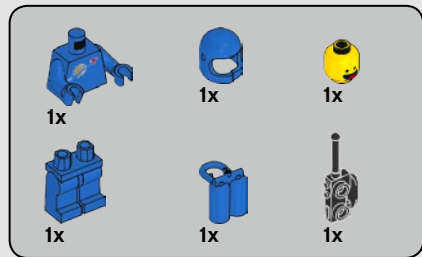

⚠ AVERTISSEMENT :
RISQUE D'ÉTOUFFEMENT.
Contient des petites pièces. Ne convient pas aux enfants de moins de 3 ans.

⚠ ADVERTENCIA:
PELIGRO DE ASFIXIA.
No recomendado para niños menores de 3 años. Contiene piezas pequeñas.

1

2

3