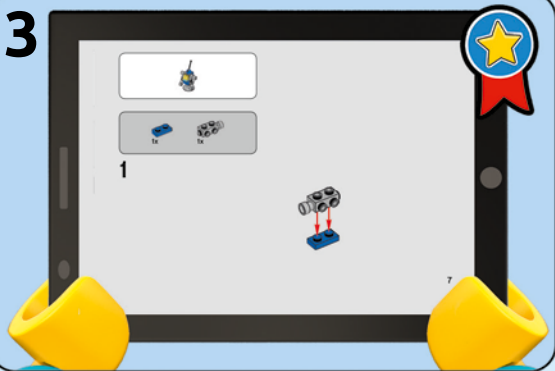

THE LEGO MOVIE

70841

WARNING: CHOKING HAZARD.
Small parts. Not for children under 3 years.

1

2

3

LEGO.com/apps

Check for compatibility