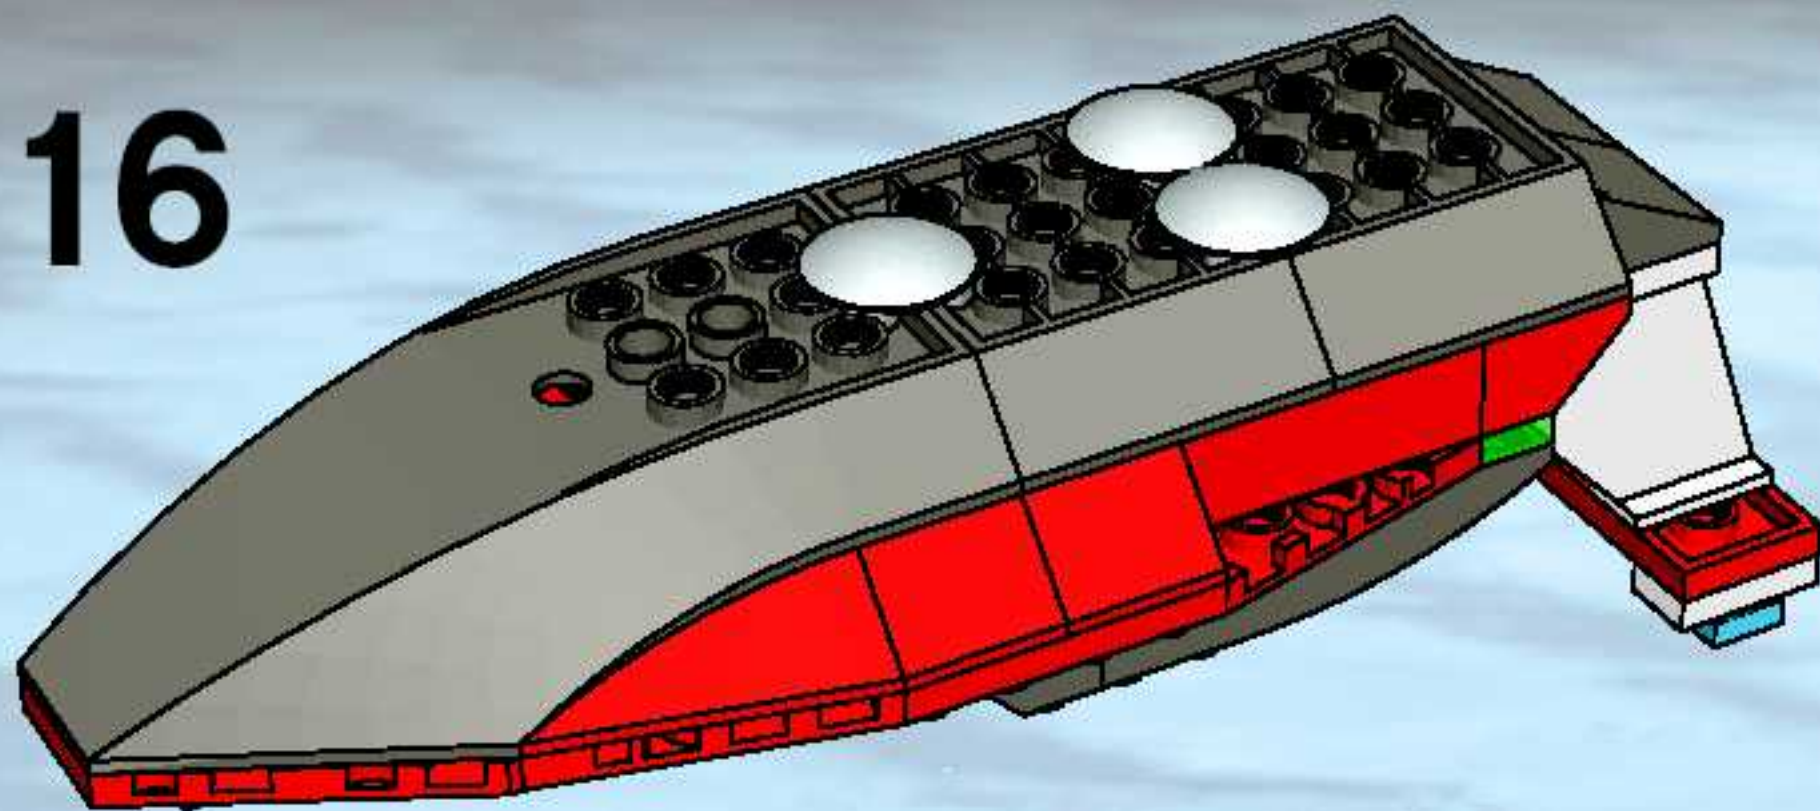

16

LEGO

World City ↑

World City

7035

LEGO City set 7035 features a detailed police station with a sign that says "POLICE". The station is a two-story building with a central entrance and a sign on the roof. A police car is parked in front of the station. A minifigure in an orange jumpsuit is standing in front of the car. The set includes a variety of LEGO bricks and pieces, including a large black and white sign that says "POLICE".

LEGO City set 7035 features a detailed police station with a sign that says "POLICE". The station is a two-story building with a central entrance and a sign on the roof. A police car is parked in front of the station. A minifigure in an orange jumpsuit is standing in front of the car. The set includes a variety of LEGO bricks and pieces, including a large black and white sign that says "POLICE".

7033

LEGO City set 7033 features a detailed police truck with "SECURITY" written on the side. The truck is a large, black and white vehicle with a flatbed. A minifigure is sitting on a motorcycle in front of the truck. The set includes a variety of LEGO bricks and pieces, including a large black and white sign that says "SECURITY".

LEGO City set 7033 features a detailed police truck with "SECURITY" written on the side. The truck is a large, black and white vehicle with a flatbed. A minifigure is sitting on a motorcycle in front of the truck. The set includes a variety of LEGO bricks and pieces, including a large black and white sign that says "SECURITY".