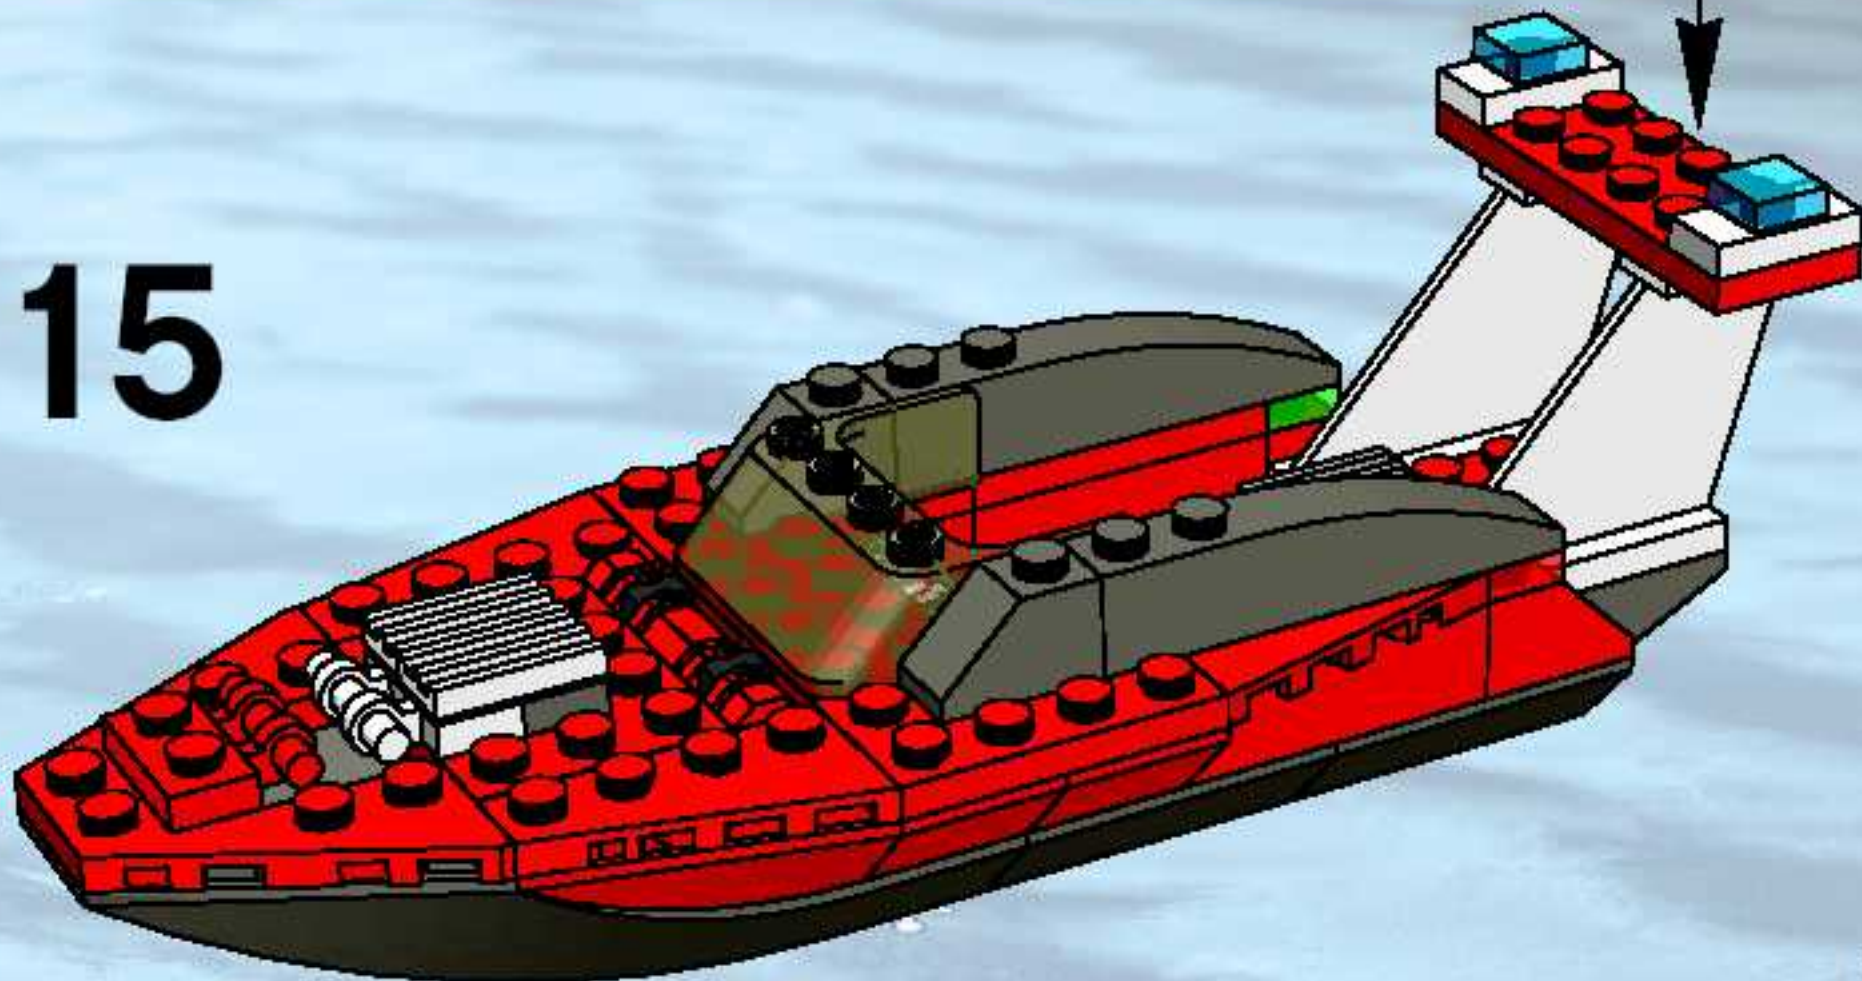

16

LEGO

World City ↑

World City

7035

LEGO City set 7035 features a detailed police station with a sign that says "POLICE". The station is a two-story building with a central entrance and a sign on the roof. A police car is parked in front of the station. A minifigure in an orange jumpsuit is standing in front of the car. The set includes a variety of LEGO bricks and pieces, including a large black and white sign that says "POLICE".

LEGO City set 7035 features a detailed police station with a sign that says "POLICE". The station is a two-story building with a central entrance and a sign on the roof. A police car is parked in front of the station. A minifigure in an orange jumpsuit is standing in front of the car. The set includes a variety of LEGO bricks and pieces, including a large black and white sign that says "POLICE".

7033

LEGO City set 7033 features a detailed police truck with "SECURITY" written on the side. The truck is a large, black and white vehicle with a flatbed. A minifigure is sitting on a motorcycle in front of the truck. The set includes a variety of LEGO bricks and pieces, including a large black and white sign that says "SECURITY".

LEGO City set 7033 features a detailed police truck with "SECURITY" written on the side. The truck is a large, black and white vehicle with a flatbed. A minifigure is sitting on a motorcycle in front of the truck. The set includes a variety of LEGO bricks and pieces, including a large black and white sign that says "SECURITY".