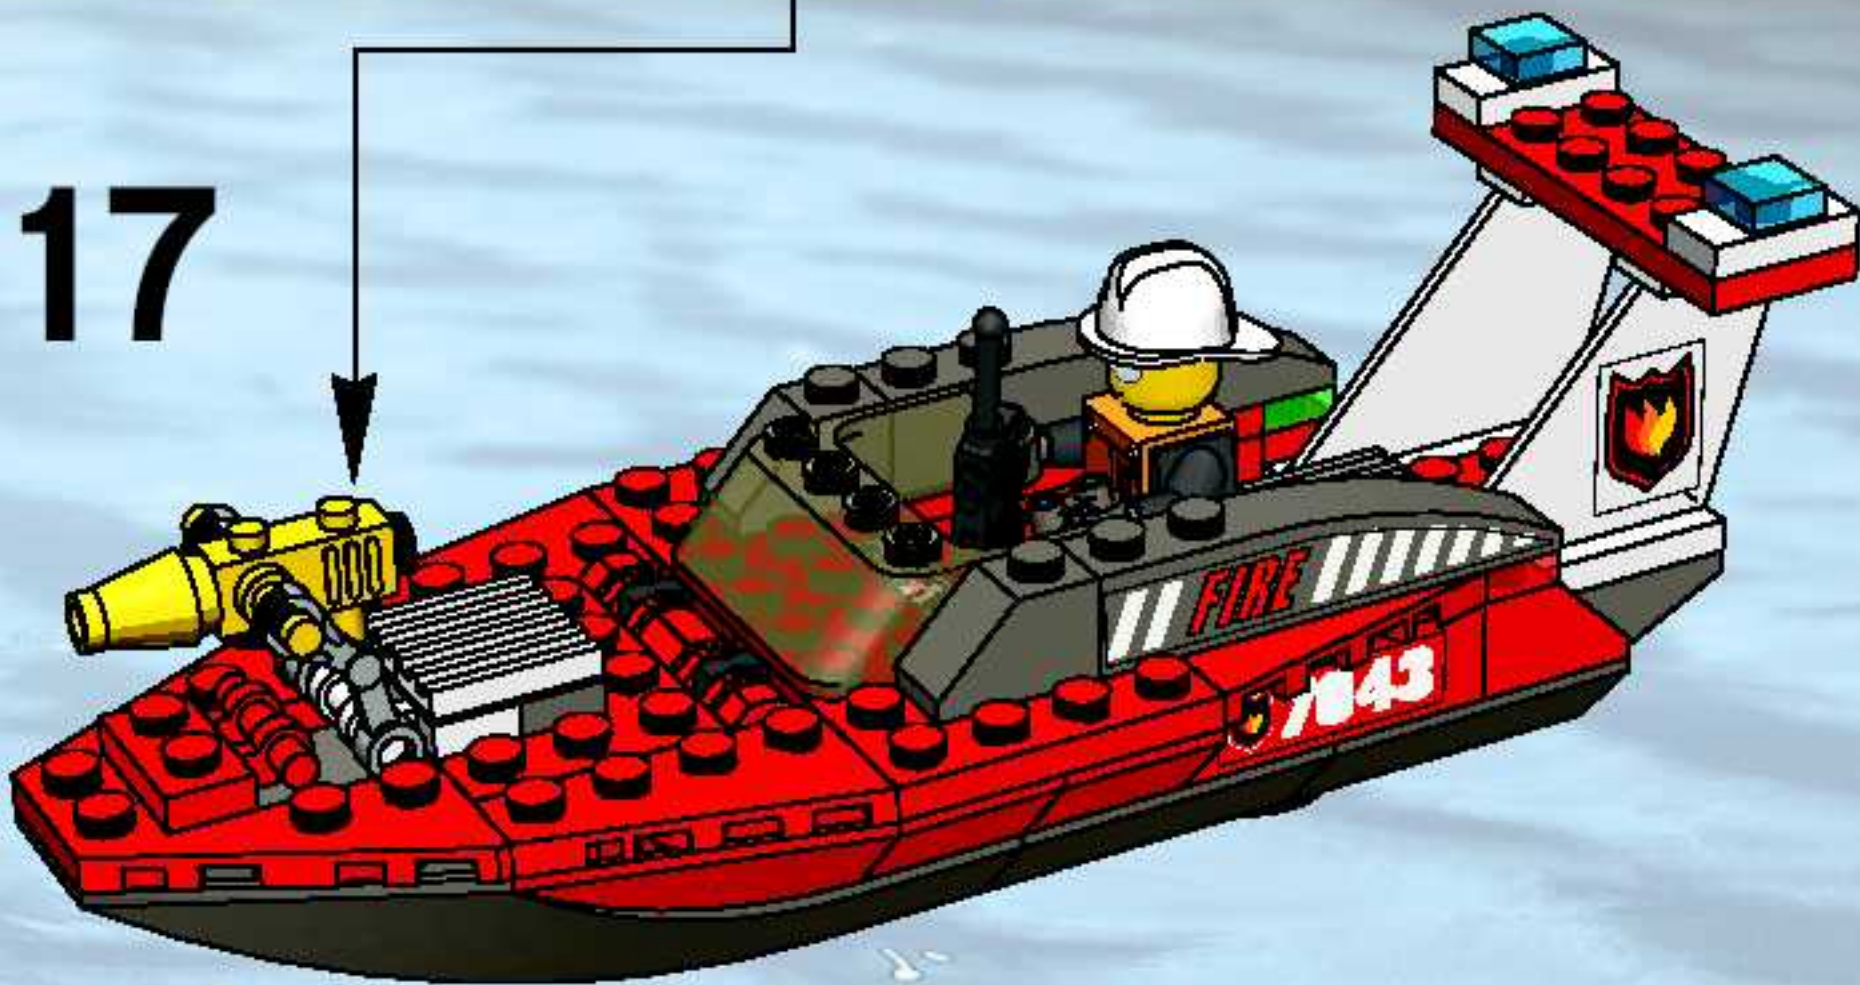

16

LEGO

World City ↑

World City

7035

LEGO City set 7035 features a detailed police station with a sign that says "POLICE". The station is a two-story building with a central entrance and a sign on the roof. A police car is parked in front of the station. A minifigure in an orange jumpsuit is standing in front of the car. The set includes a variety of LEGO bricks and pieces, including a large black and white sign that says "POLICE".

LEGO City set 7035 features a detailed police station with a sign that says "POLICE". The station is a two-story building with a central entrance and a sign on the roof. A police car is parked in front of the station. A minifigure in an orange jumpsuit is standing in front of the car. The set includes a variety of LEGO bricks and pieces, including a large black and white sign that says "POLICE".

7033

LEGO City set 7033 features a detailed police truck with "SECURITY" written on the side. The truck is a large, black and white vehicle with a flatbed. A minifigure is sitting on a motorcycle in front of the truck. The set includes a variety of LEGO bricks and pieces, including a large black and white sign that says "SECURITY".

LEGO City set 7033 features a detailed police truck with "SECURITY" written on the side. The truck is a large, black and white vehicle with a flatbed. A minifigure is sitting on a motorcycle in front of the truck. The set includes a variety of LEGO bricks and pieces, including a large black and white sign that says "SECURITY".