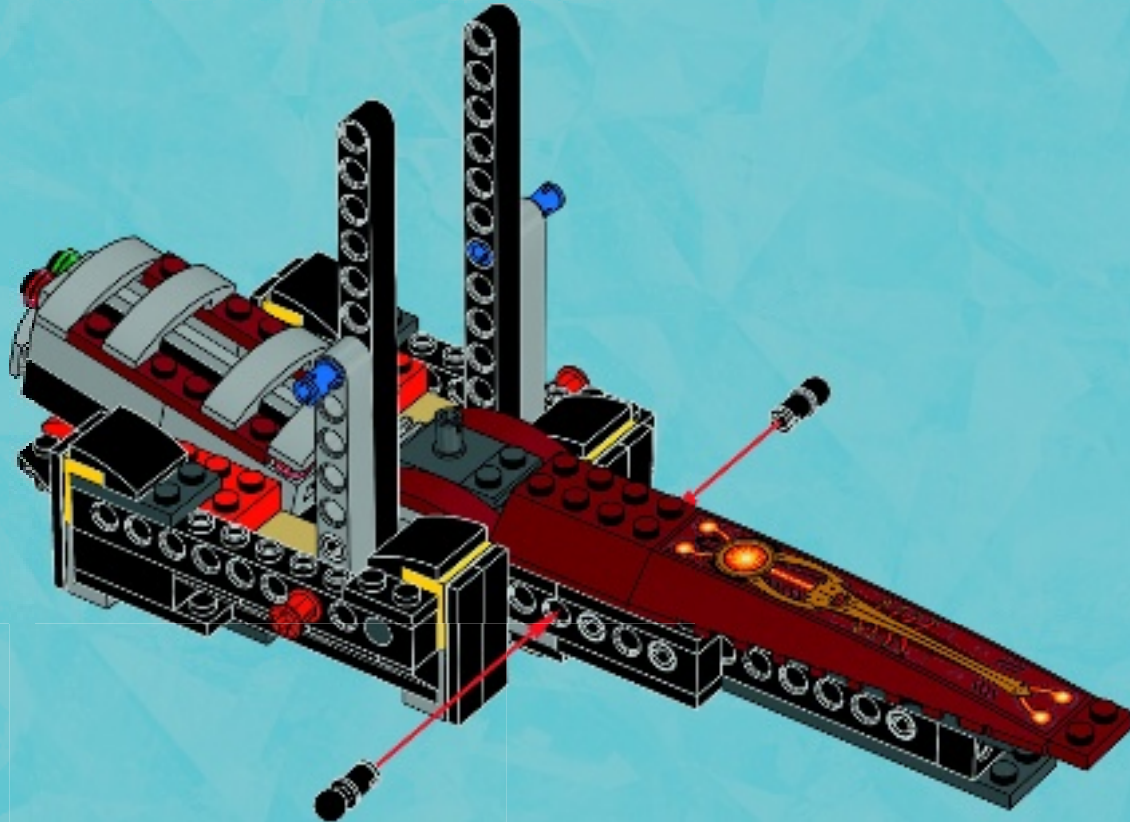

LEGENDS OF

CHIMA

TM

70146

 LEGO.com

6

2x

32