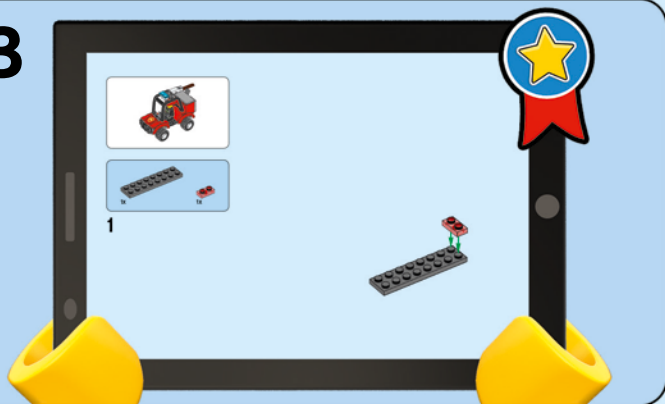

CITY

60217

 **WARNING: CHOKING HAZARD.**
Toy contains small parts and a small ball.
Not for children under 3 years.

1

2

3

LEGO.com/apps

Check for compatibility