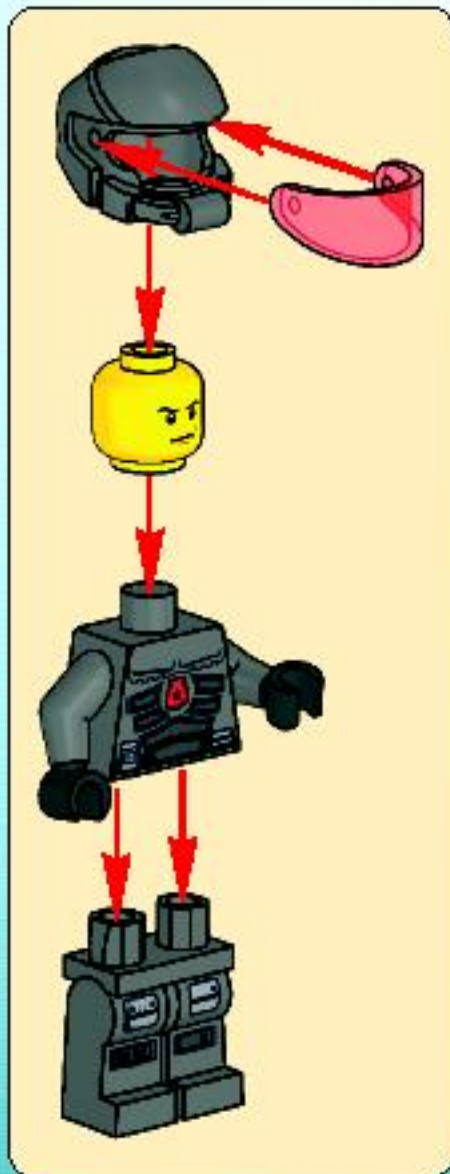

LEGO

SPACE POLICE

5983

WARNING: CHOKING HAZARD.
Toy contains small parts and a small ball.
Not for children under 3 years.

WANTED

1

2

3