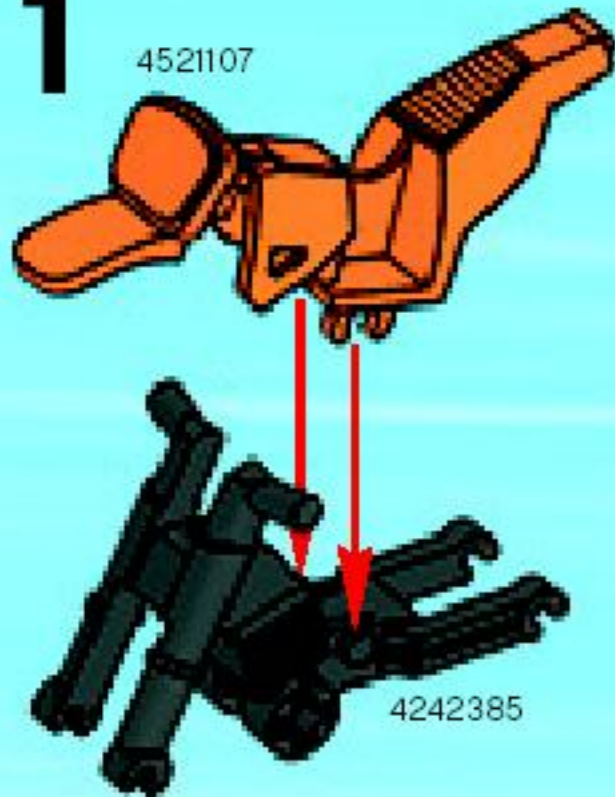

CITY

LEGO

60203

4527546

WARNING: CHOKING HAZARD.
Small parts. Not for children under 3 years.

1

4521107

2