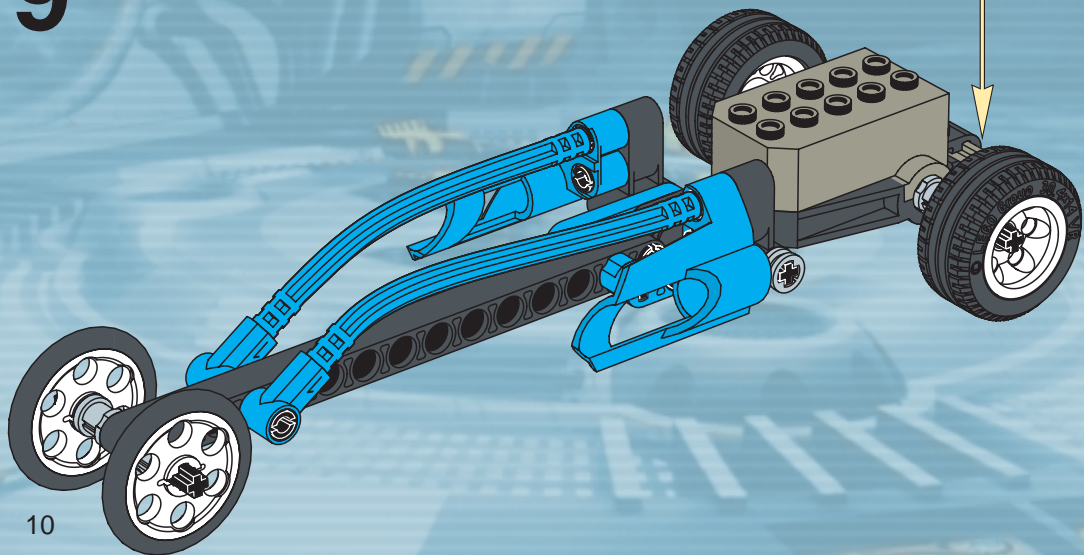

EXPLORE POWER PACKS

MODEL CAR

POWER PACKS

BUILD

LEGO Technic Power Packs website screenshot. The page features a blue background with gear patterns. It includes a navigation bar with icons for Home, Search, and Help. The main content area is titled 'EXPLORE POWER PACKS' and features two featured models: a car on the left and a motorized car on the right. A yellow power pack is shown in the center. The page is framed by a browser window with a title bar and address bar.

**WIND-UP
MOTOR**

8240

8242

9

8

7

6

5

4

3

2

1

2

TECHNIC

7+

**WIND-UP
MOTOR**