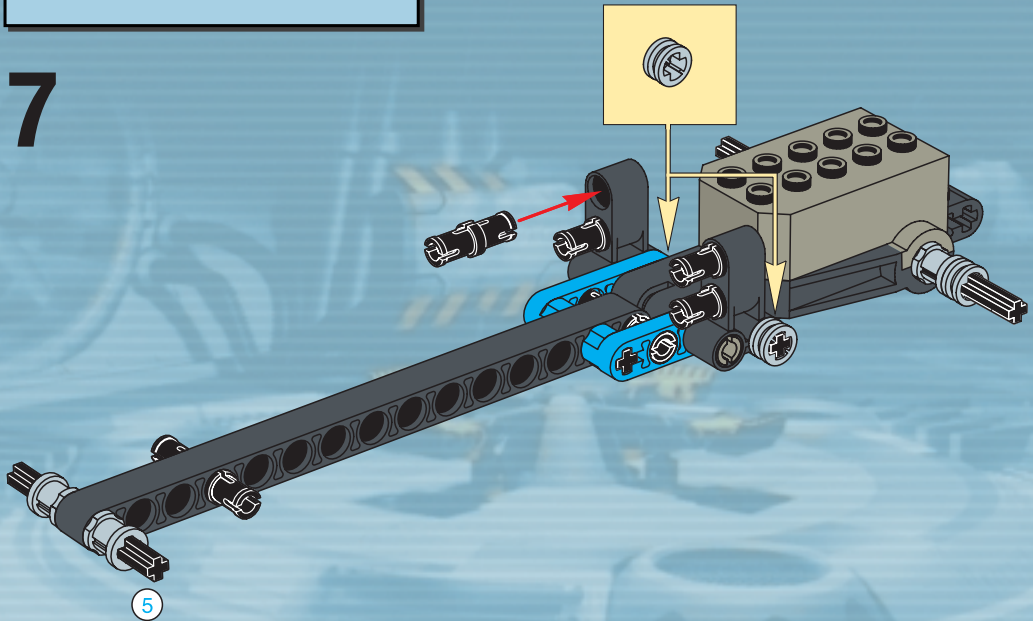

EXPLORE POWER PACKS

MODEL CAR

POWER PACKS

BUILD

LEGO Technic Power Packs website screenshot. The page features a blue background with gear patterns. It includes a navigation bar with icons for Home, Search, and Help. The main content area is titled 'EXPLORE POWER PACKS' and features two featured models: a car on the left and a motorized car on the right. A yellow power pack is shown in the center. The page is framed by a browser window with a title bar and address bar.

**WIND-UP
MOTOR**

8240

8242

9

8

7

6

5

4

3

2

1

2

TECHNIC

7+

**WIND-UP
MOTOR**