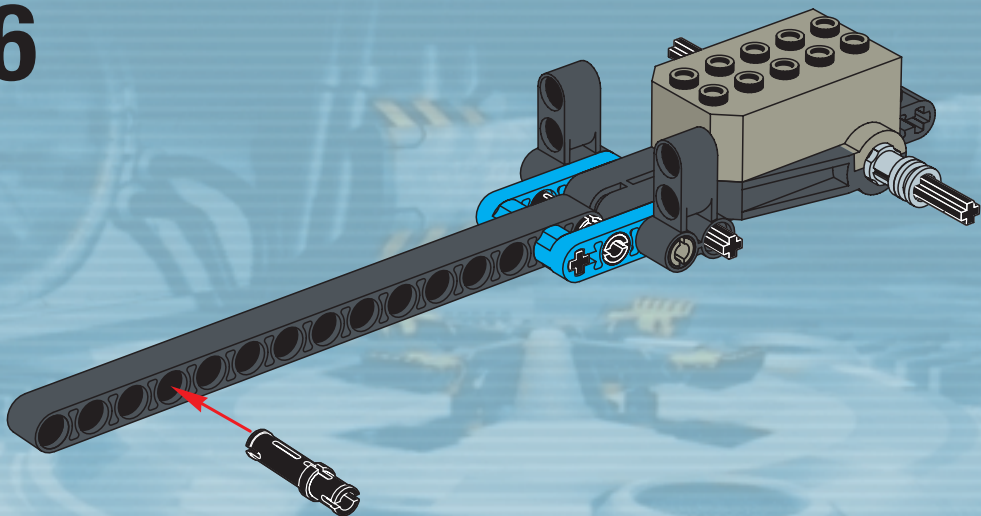

EXPLORE POWER PACKS

MODEL CAR

POWER PACKS

BUILD

LEGO Technic Power Packs website screenshot. The page features a blue background with gear patterns. It includes a navigation bar with icons for Home, Search, and Help. The main content area is titled 'EXPLORE POWER PACKS' and features two featured models: a car on the left and a motorized car on the right. A yellow power pack is shown in the center. The page is framed by a browser window with a title bar and address bar.

**WIND-UP
MOTOR**

8240

8242

9

8

7

6

5