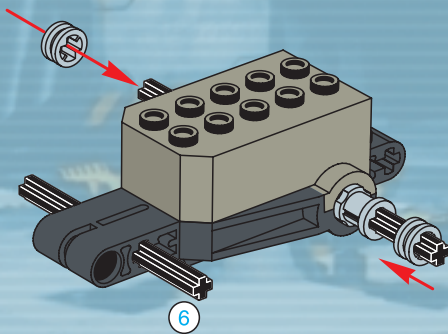

EXPLORE POWER PACKS

MODEL CAR

POWER PACKS

BUILD

LEGO Technic Power Packs website screenshot. The page features a blue background with gear patterns. It includes a navigation bar with icons for Home, Search, and Help. The main content area is titled 'EXPLORE POWER PACKS' and features two featured models: a car on the left and a motorized car on the right. A yellow power pack is shown in the center. The page is framed by a browser window with a title bar and address bar.

4

3

2

1

2

TECHNIC

7+

**WIND-UP
MOTOR**