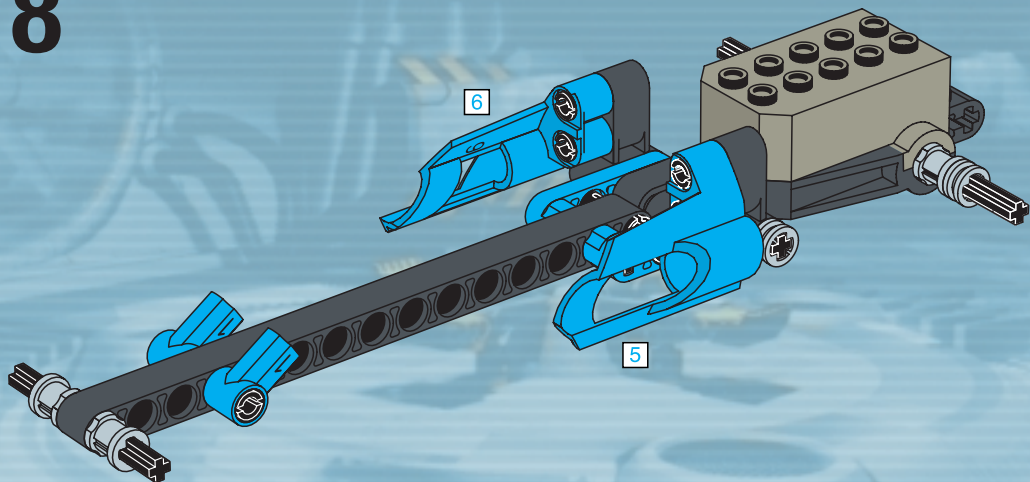

EXPLORE POWER PACKS

MODEL CAR

POWER PACKS

BUILD

LEGO Technic Power Packs website screenshot. The page features a blue background with gear patterns. It includes a navigation bar with icons for Home, Search, and Help. The main content area is titled 'EXPLORE POWER PACKS' and features two featured models: a car on the left and a motorized car on the right. A yellow power pack is shown in the center. The page is framed by a browser window with a title bar and address bar.

**WIND-UP
MOTOR**

8240

8242

9

8

7

6

5

4

3

2

1

2

TECHNIC

7+

**WIND-UP
MOTOR**