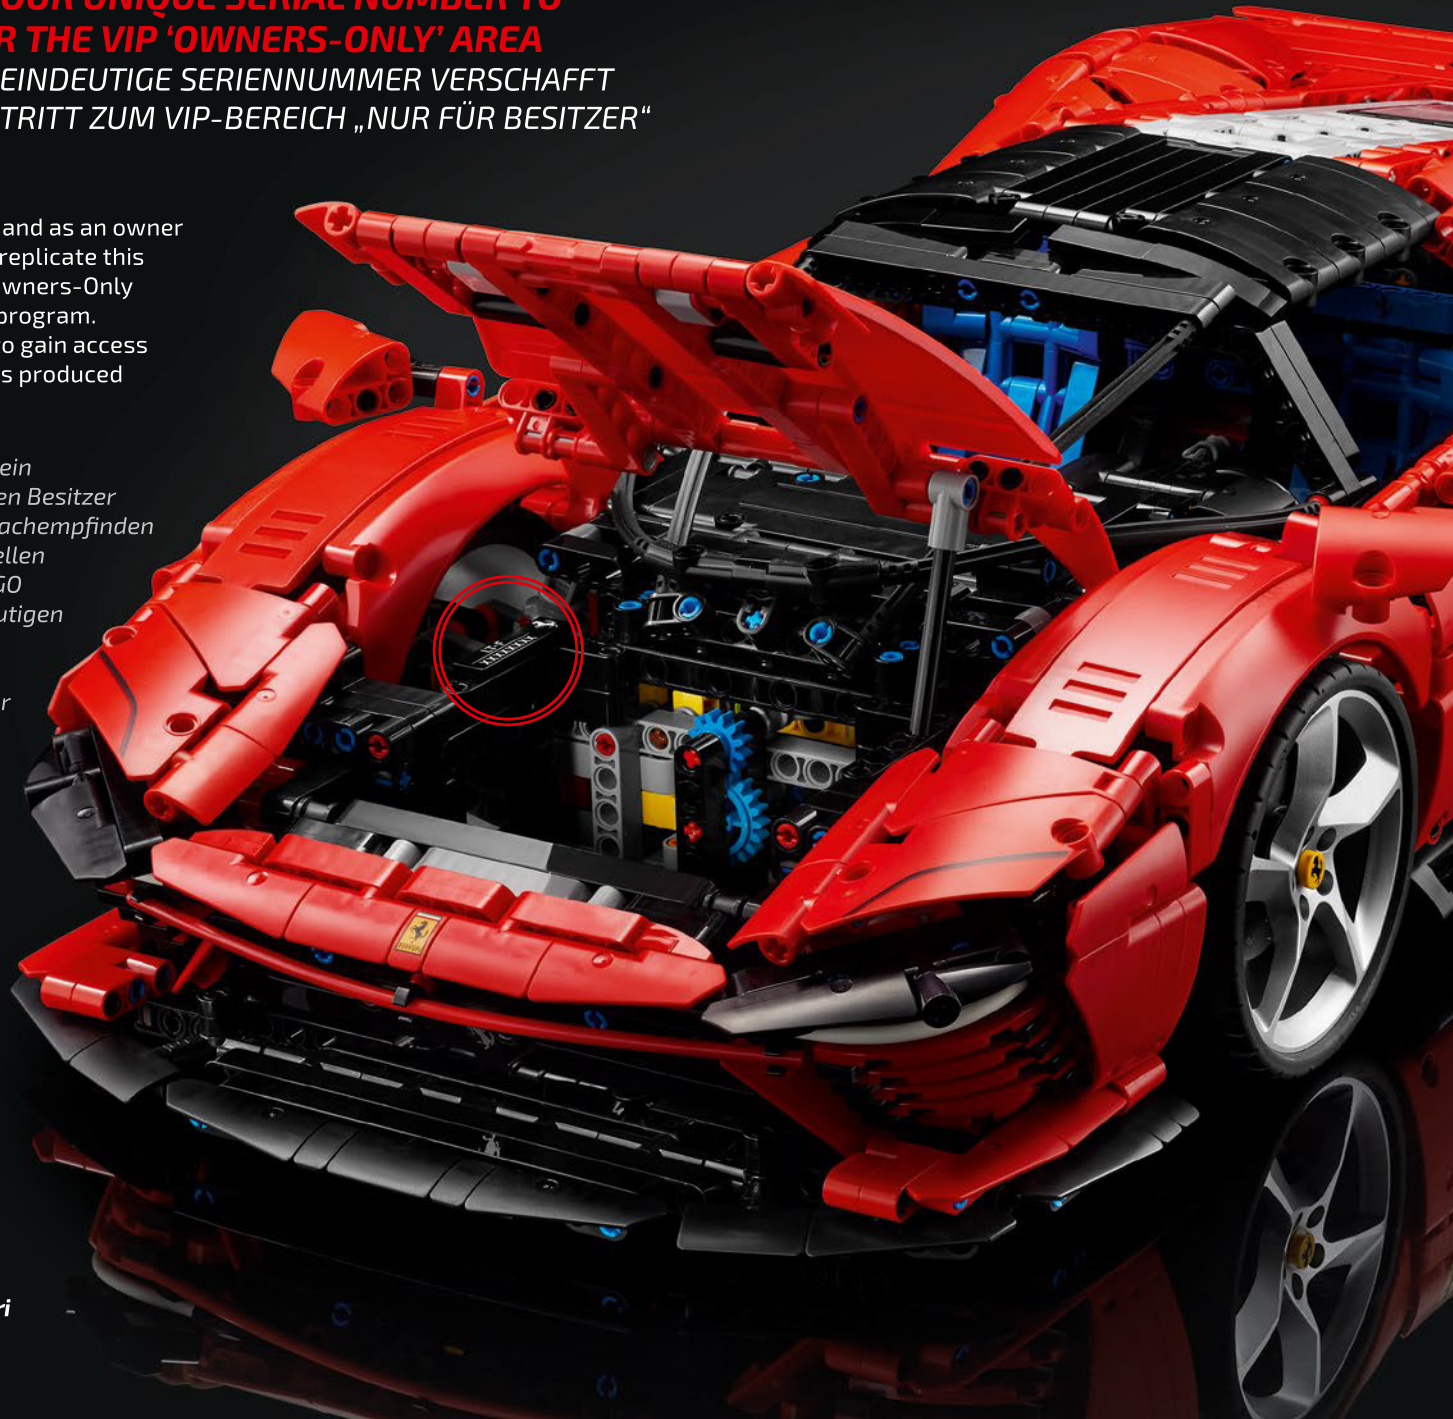

**USE YOUR UNIQUE SERIAL NUMBER TO
ENTER THE VIP 'OWNERS-ONLY' AREA**
DEINE EINDEUTIGE SERIENNUMMER VERSCHAFFT
DIR ZUTRITT ZUM VIP-BEREICH „NUR FÜR BESITZER“

Owning a Ferrari is a memorable experience, and as an owner of this LEGO Technic model, we would like to replicate this experience for you. Please visit our special 'Owners-Only area' and become a member of the LEGO VIP program. Here you can use your unique serial number to gain access to related content and unlock special rewards produced just for owners of this fantastic model.

Einen Ferrari sein Eigen nennen zu dürfen, ist ein denkwürdiges Erlebnis, das wir dich als stolzen Besitzer dieses LEGO Technic Modells natürlich auch nachempfinden lassen möchten. Besuche bitte unseren speziellen Bereich „Nur für Besitzer“, um dich für das LEGO VIP-Programm anzumelden. Mit deiner eindeutigen Seriennummer kannst du auf entsprechende Inhalte zugreifen und spezielle Belohnungen freischalten, die ausschließlich für die Besitzer dieses fantastischen Modells gedacht sind.