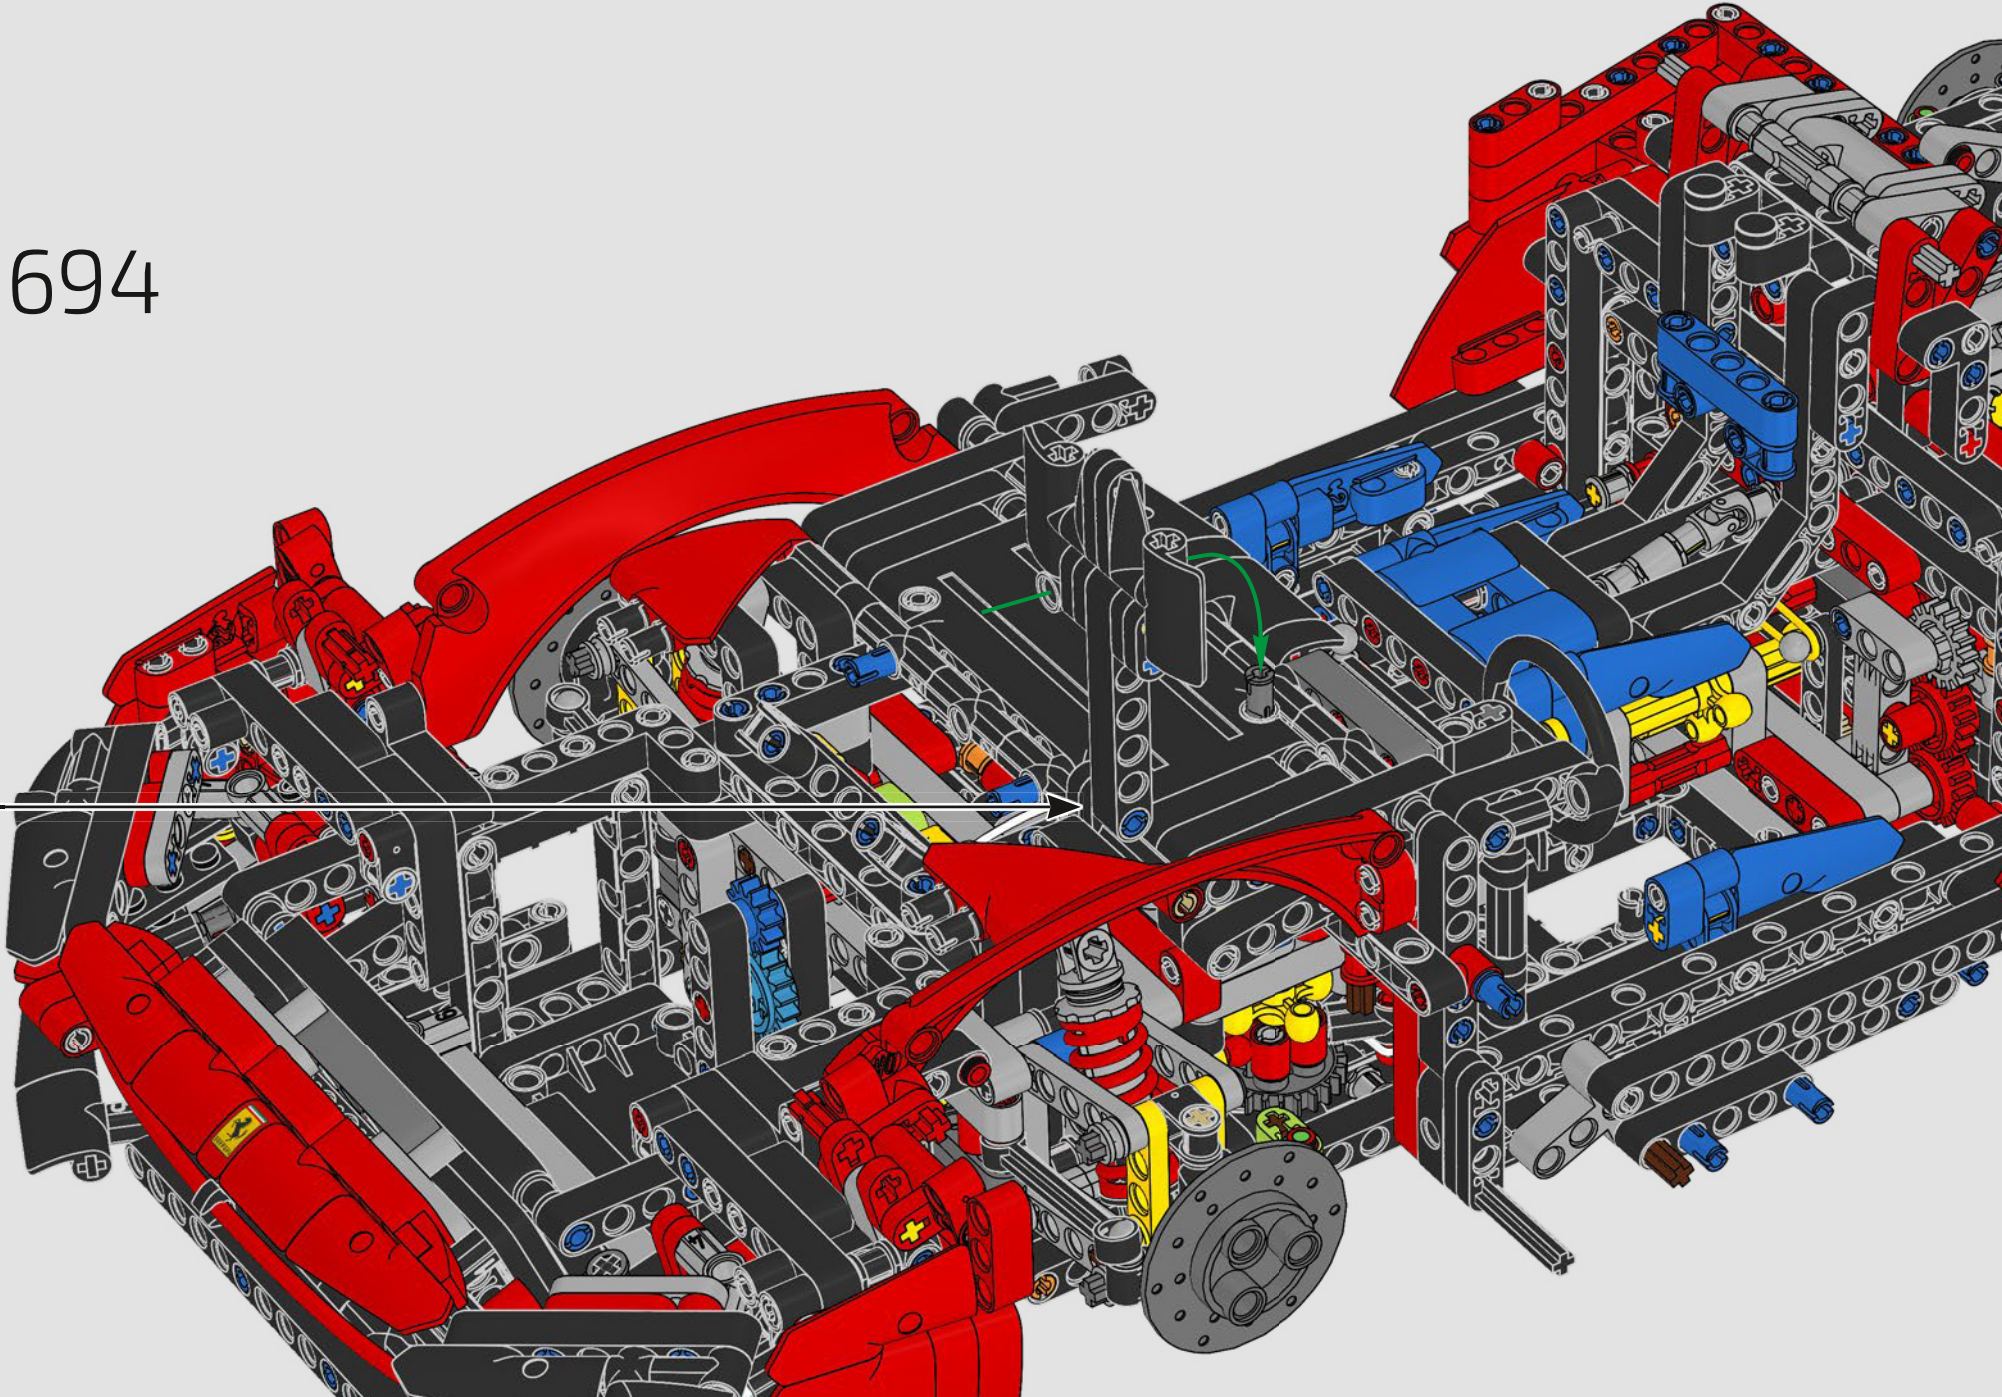

690

691

692

693

694

REAR HOOD

Heckmotorhaube

With these elements you'll be able to construct the large, distinctively shaped rear hood that covers the entire engine bay.