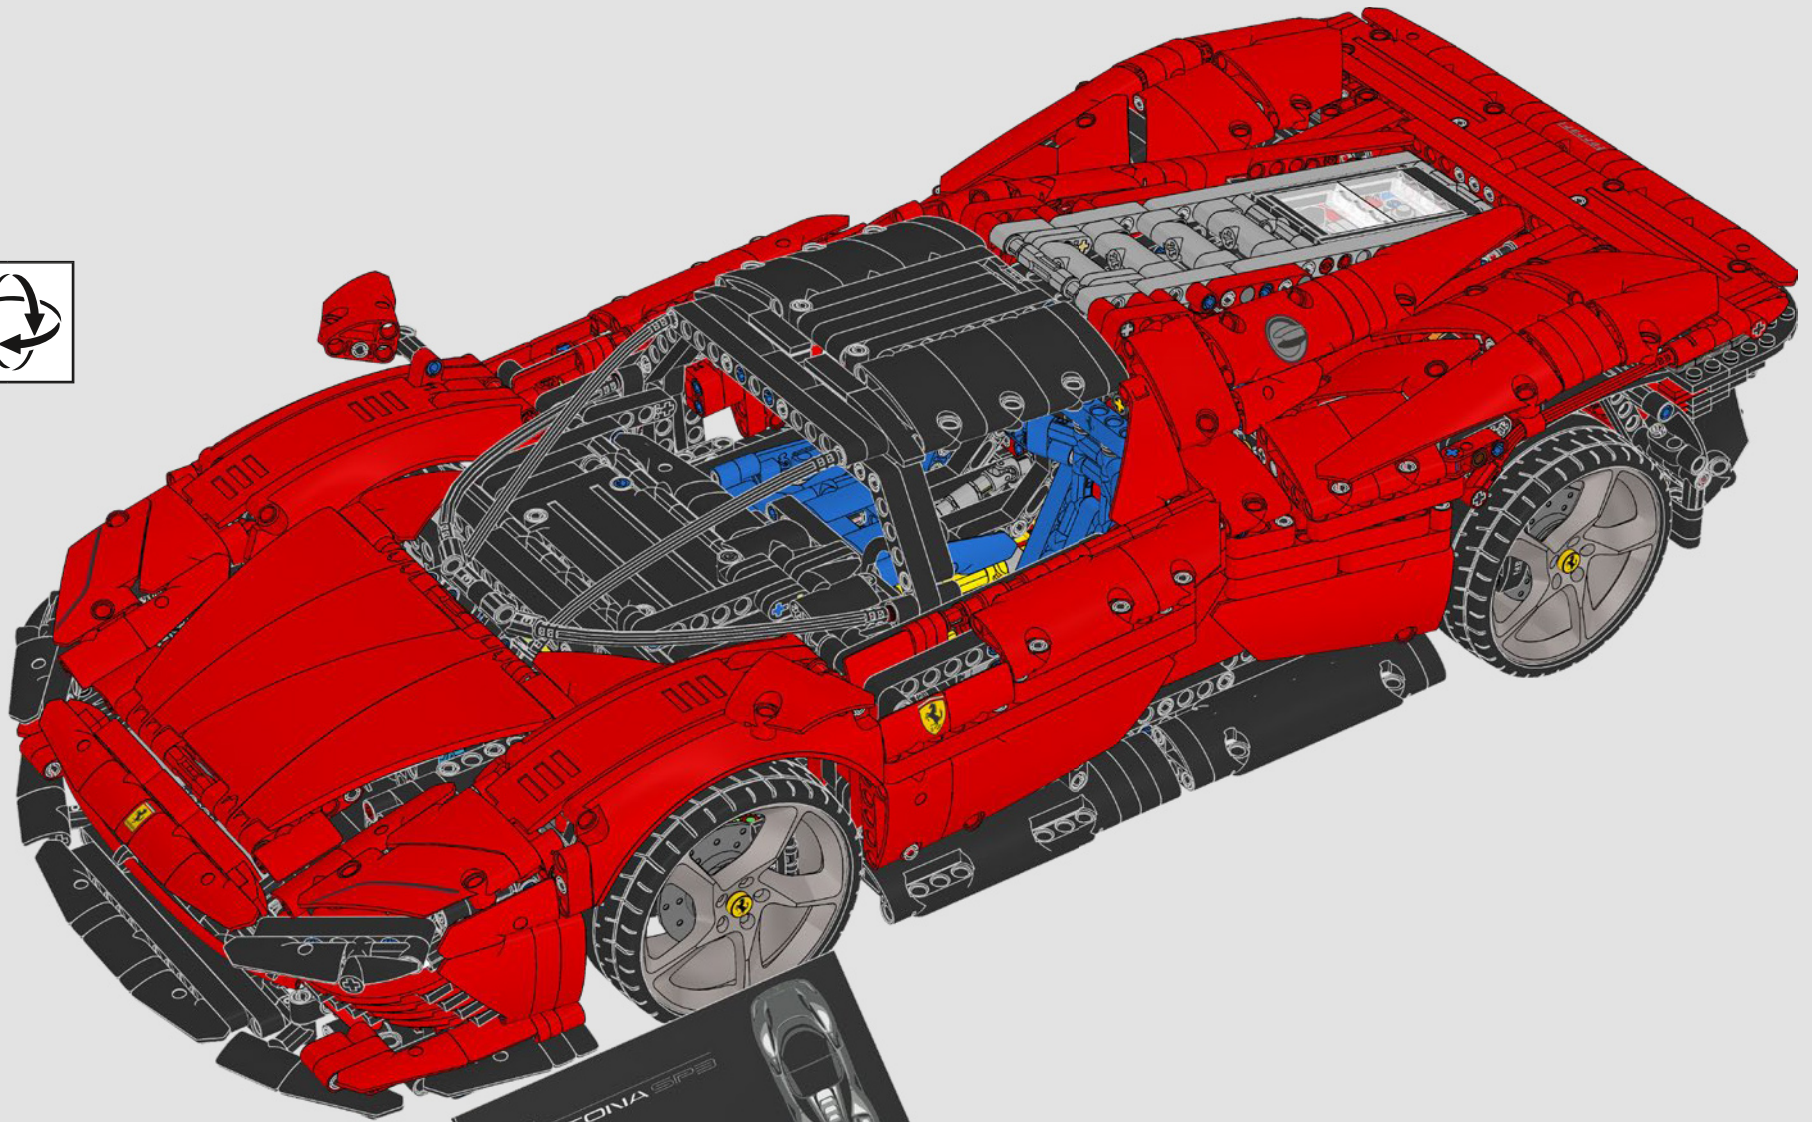

4

5

FERRARI
DAYTONA SP3

Powertrain	V12 - 6.5
Maximum power	800 hp
Maximum torque	270 Nm
Overall dimensions	4600 mm
Transmission	7-speed dual-clutch, 8-speed
0-100 km/h	2.5 sec
0-200 km/h	7.4 sec

Ferrari

Ferrari
DAYTONA