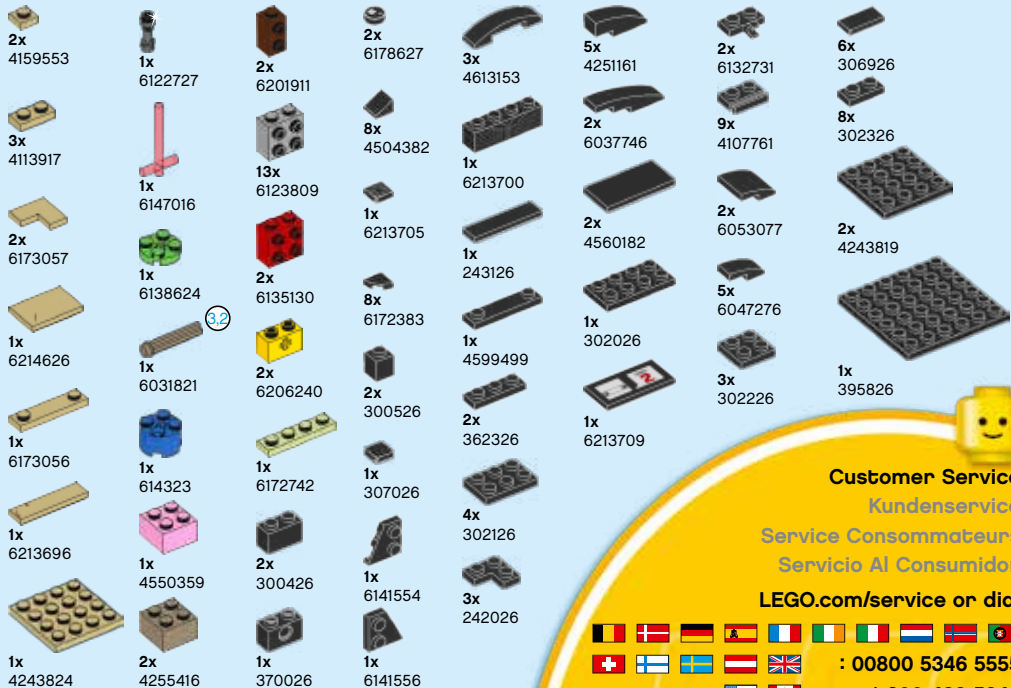

Customer Service

Kundenservice

Service Consommateurs

Servicio Al Consumidor

LEGO.com/service or dial