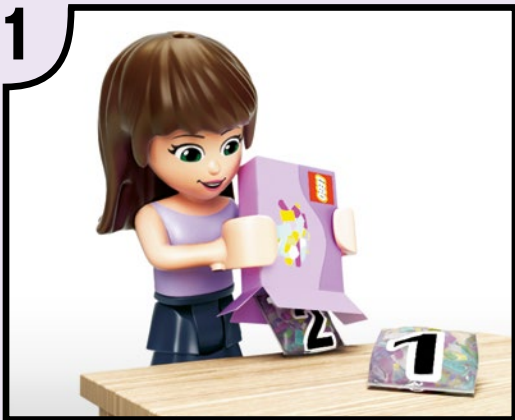

Friends™

41361

WARNING: CHOKING HAZARD.
Small parts. Not for children under 3 years.

1

2

3

LEGO.com/apps

Check for compatibility