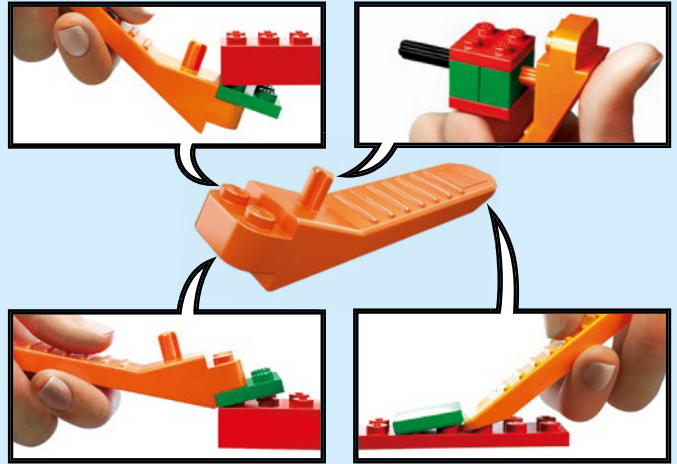

LEGO.com/brickseparator