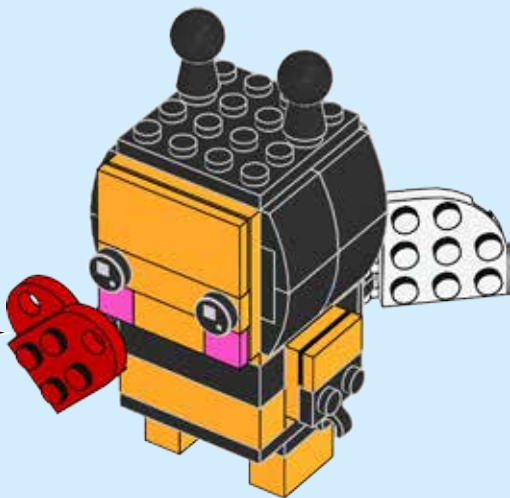

BRICK HEADZ

40270

 [LEGO.com/brickheadz](https://www.lego.com/brickheadz)

SAISONNIER
DE TEMPORADA

BEE

ABEILLE

ABEJA

SEASONAL

22

2x

2x

1x

23

1

2

22