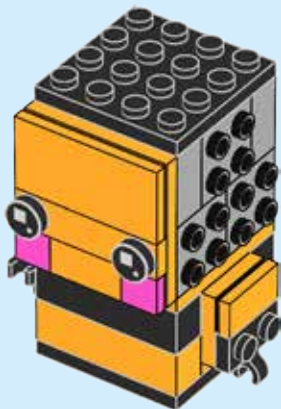

# BRICK HEADZ

40270

 [LEGO.com/brickheadz](https://www.lego.com/brickheadz)

BEE

SEASONAL  
29

1

2

3

10

10

1x

11

1x

12

13

12

2x

14

15

1x

2x