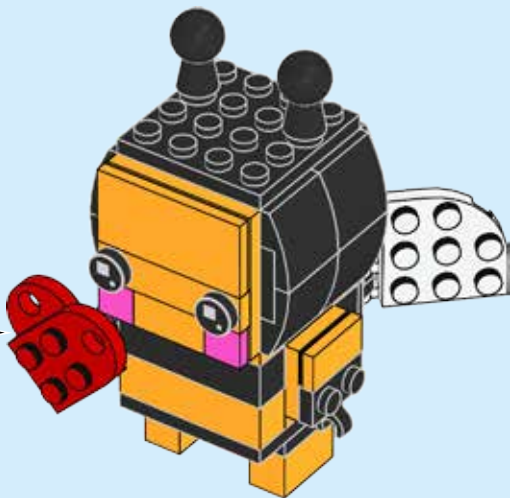

# BRICK HEADZ

40270

 [LEGO.com/brickheadz](https://www.lego.com/brickheadz)

BEE

SEASONAL  
29

1

2

3

# 23

1

2

22

24

1x

25

**26**