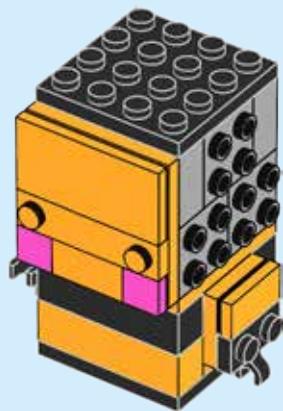

# BRICK HEADZ

40270

 [LEGO.com/brickheadz](https://www.lego.com/brickheadz)

BEE

SEASONAL  
29

1

2

3

10

10

1x

11

1x

12

13

12

2x

14

15

1x

2x