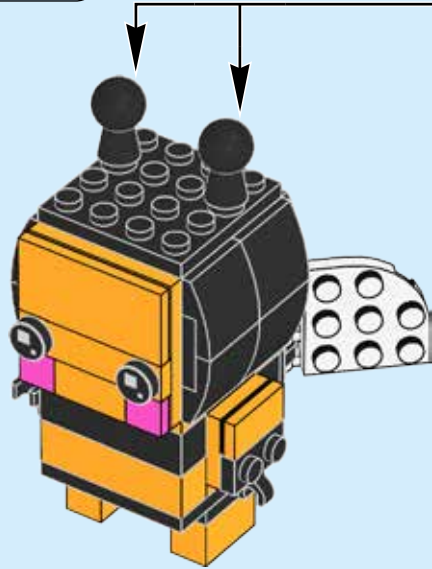

# BRICK HEADZ

40270

 [LEGO.com/brickheadz](https://www.lego.com/brickheadz)

BEE

SEASONAL  
29

1

2

3

20

2x

21

20

22

2x

2x

1x

# 23

1

2

22

24

1x

25

**26**