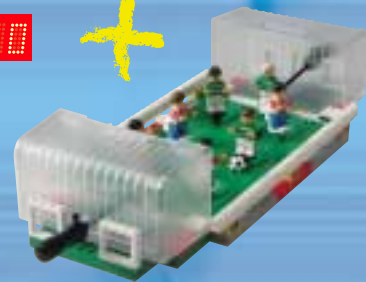

3403

3409

3401+3401+3410

3405+3410

3405+3405

3405+3401

3405+3405

A vibrant green background with white light rays emanating from the center. Various LEGO football minifigures are scattered throughout. In the top left, a group of three players in green and white striped jerseys, one with the number 4. In the top center, a player in a red, white, and blue striped jersey with blue shorts is kicking a soccer ball. To the right, a player in a green and white striped jersey is holding a large golden trophy. In the middle, a player in a red, white, and blue striped jersey is positioned in front of a goal, with a soccer ball on the ground. To the right of the goal, a player in a green and white striped jersey with the number 11 is holding a white rectangular object. In the bottom left, a player in a blue cap and grey jersey is holding a soccer ball. In the bottom center, a player in a green and white striped jersey with the number 10 is lying on the ground. In the bottom right, a player in a red, white, and blue striped jersey is holding a red and yellow object. A large soccer ball is also visible in the bottom right area.