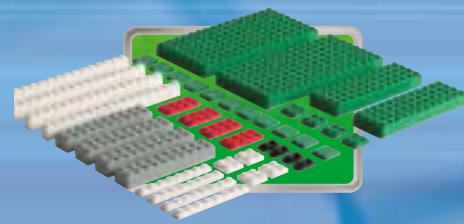

4

12

3402

3408

3403

3402

3403

3403

3403

3409

3401+3401+3410

3405+3410

3405+3405

3405+3401

3405+3405

A vibrant green background with white light rays emanating from the center. Various LEGO football minifigures are scattered throughout. In the top left, a group of three players in green and white striped jerseys, one with the number 4. In the top center, a player in a red, white, and blue striped jersey with blue shorts is kicking a soccer ball. To the right, a player in a green and white striped jersey is holding a large golden trophy. In the middle, a player in a red, white, and blue striped jersey is positioned in front of a goal, with a soccer ball on the ground. To the right of the goal, a player in a green and white striped jersey with the number 11 is holding a white rectangular object. In the bottom left, a player in a blue cap and grey jersey is holding a soccer ball. In the bottom center, a player in a green and white striped jersey with the number 10 is lying on the ground. In the bottom right, a player in a red, white, and blue striped jersey is holding a red and yellow object. A large soccer ball is also visible in the bottom right area.