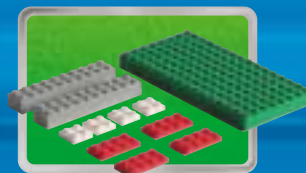

3403

3409

3401+3401+3410

3405+3410

3405+3405

3405+3401

3405+3405

A vibrant green background with white light rays emanating from the center. Various LEGO football minifigures are scattered throughout. In the top left, a group of three players in green and white striped jerseys, one with the number 4. In the top center, a player in a red, white, and blue striped jersey with blue shorts is kicking a soccer ball. To the right, a player in a green and white striped jersey is holding a large golden trophy. In the middle, a player in a red, white, and blue striped jersey is positioned in front of a goal, with a soccer ball on the ground. To the right of the goal, a player in a green and white striped jersey with the number 11 is holding a white rectangular object. In the bottom left, a player in a blue cap and grey jersey is holding a soccer ball. In the bottom center, a player in a green and white striped jersey with the number 10 is lying on the ground. In the bottom right, a player in a red, white, and blue striped jersey is holding a red and yellow object. A large soccer ball is also visible in the bottom right area.