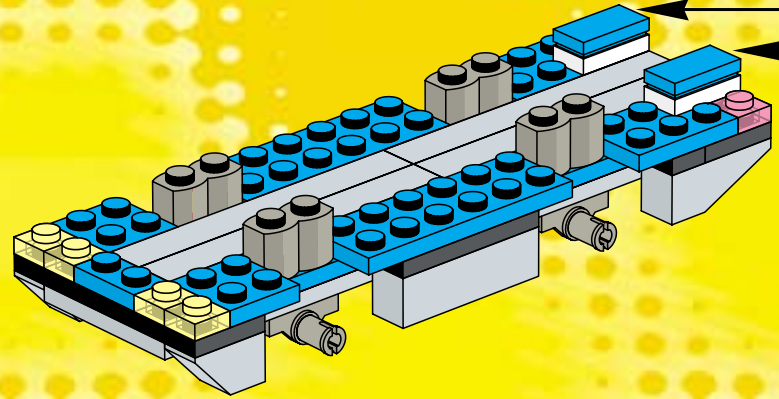

3406

4132656

7

8

10

4x

12

1

3409 + 3409

3409 + 3401

3409 + 3410

3409 + 3409

3401 + 3401 + 3410

A vibrant green background featuring various LEGO minifigures in soccer-themed outfits. Some are wearing green and white striped jerseys, others red and white striped jerseys, and some blue and white striped jerseys. There are soccer balls, a goalpost, and a trophy scattered throughout. A central green oval contains the text 'www.LEGO.com/Football'.