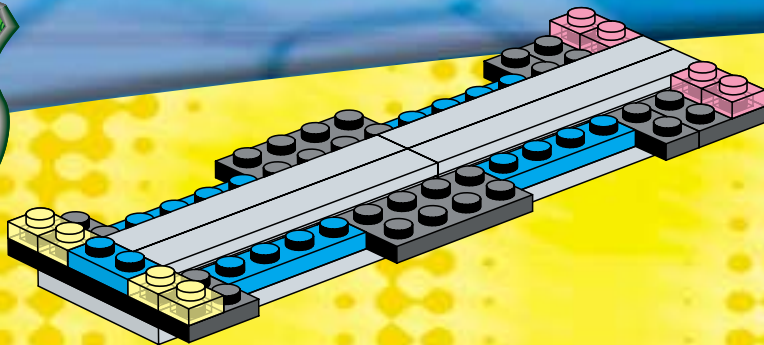

3406

4132656

7

8

10

4x

12

1

3409 + 3409

3409 + 3401

3409 + 3410

3409 + 3409

3401 + 3401 + 3410

A vibrant green background featuring various LEGO minifigures in soccer-themed outfits. Some are wearing green and white striped jerseys, others red and white striped jerseys, and some blue and white striped jerseys. There are soccer balls, a goalpost, and a trophy scattered throughout. A central green oval contains the text 'www.LEGO.com/Football'.