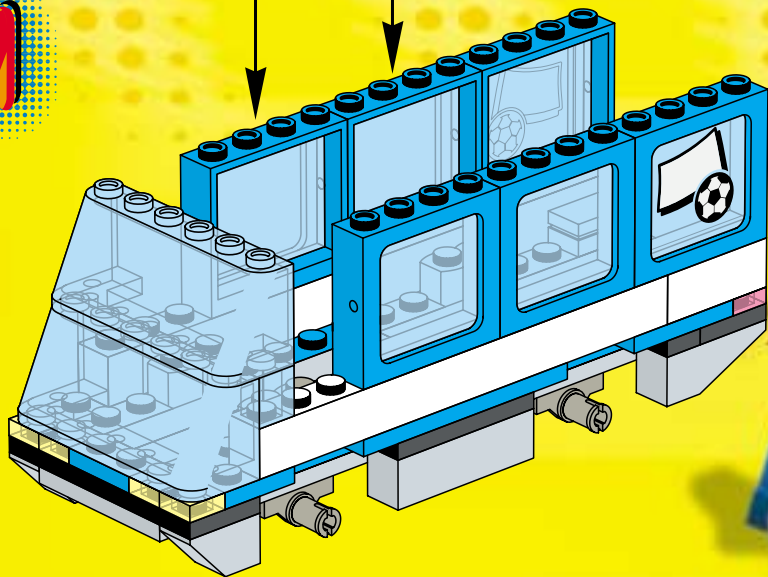

3406

4132656

7

8

10

4x

12

1

3409 + 3409

3409 + 3401

3409 + 3410

3409 + 3409

3401 + 3401 + 3410

A vibrant green background featuring various LEGO minifigures in soccer-themed outfits. Some are wearing green and white striped jerseys, others red and white striped jerseys, and some blue and white striped jerseys. There are soccer balls, a goalpost, and a trophy scattered throughout. A central green oval contains the text 'www.LEGO.com/Football'.