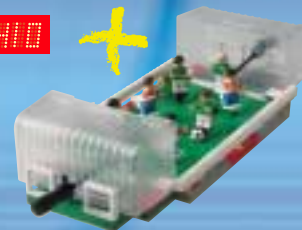

3409 + 3409

3409 + 3401

3409 + 3410

3409 + 3409

3401 + 3401 + 3410

A vibrant green background featuring various LEGO minifigures in soccer-themed outfits. Some are wearing green and white striped jerseys, others red and white striped jerseys, and some blue and white striped jerseys. There are soccer balls, a goalpost, and a trophy scattered throughout. A central green oval contains the text 'www.LEGO.com/Football'.