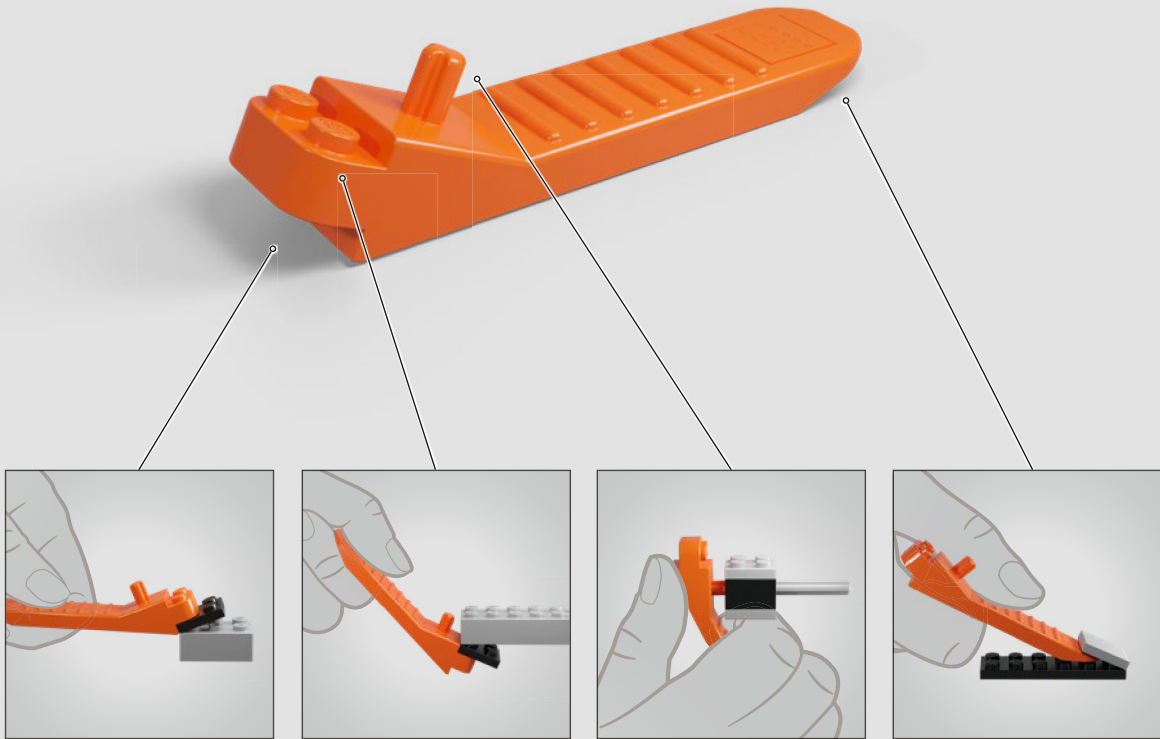

Woon Tze, Kenza, Justin, Ollie — LEGO® Ideas Designers