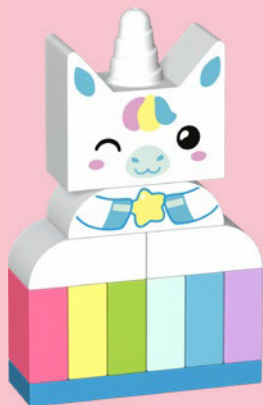

Page
Seite
Pagina
Página
Oldalszám
Lpp.
页码

Page 9