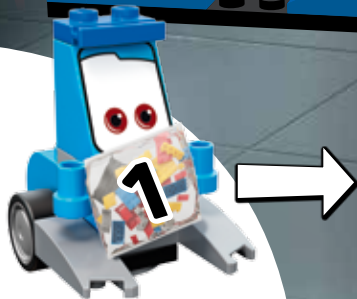

The LEGO logo is displayed in its characteristic white, bold, sans-serif font with a thick black outline and a yellow drop shadow, set against a red square background.

JUNIORS

EASY TO BUILD

10731

LEGO.com/juniors

WARNING: CHOKING HAZARD.
Small parts. Not for children under 3 years.

FACILE À CONSTRUIRE

FÁCIL DE CONSTRUIR

1x

1x

1

2

AVERTISSEMENT : RISQUE D'ÉTOUFFEMENT.