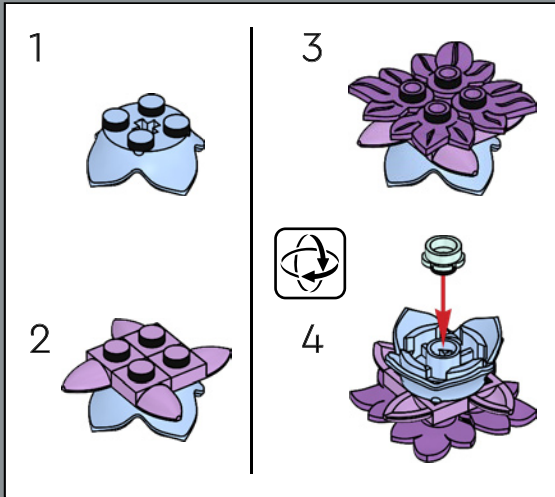

To capture a nice gradient of spiky leaves, we added a new colour for the 1x1 plate with a tooth. So, if you have any LEGO® animals in your house, you could always give them lovely light lavender teeth.

7