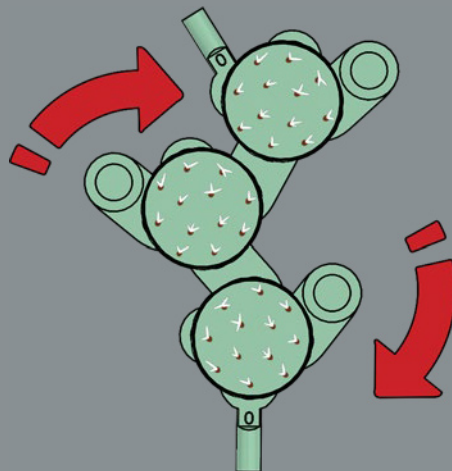

12

13

14

The round printed 2x2 LEGO® tiles are in a new sandy green colour and feature a fun new spiky deco to capture the look of an Eastern prickly pear.

15

16

17

Did you know that prickly pear fruit is edible?
And so are the big green 'pads'. Just be sure to
remove the spines before eating!