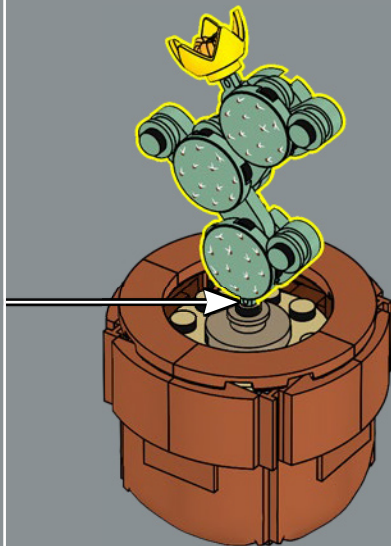

12

13

14

The round printed 2x2 LEGO® tiles are in a new sandy green colour and feature a fun new spiky deco to capture the look of an Eastern prickly pear.

15

16

17

Did you know that prickly pear fruit is edible?
And so are the big green 'pads'. Just be sure to
remove the spines before eating!