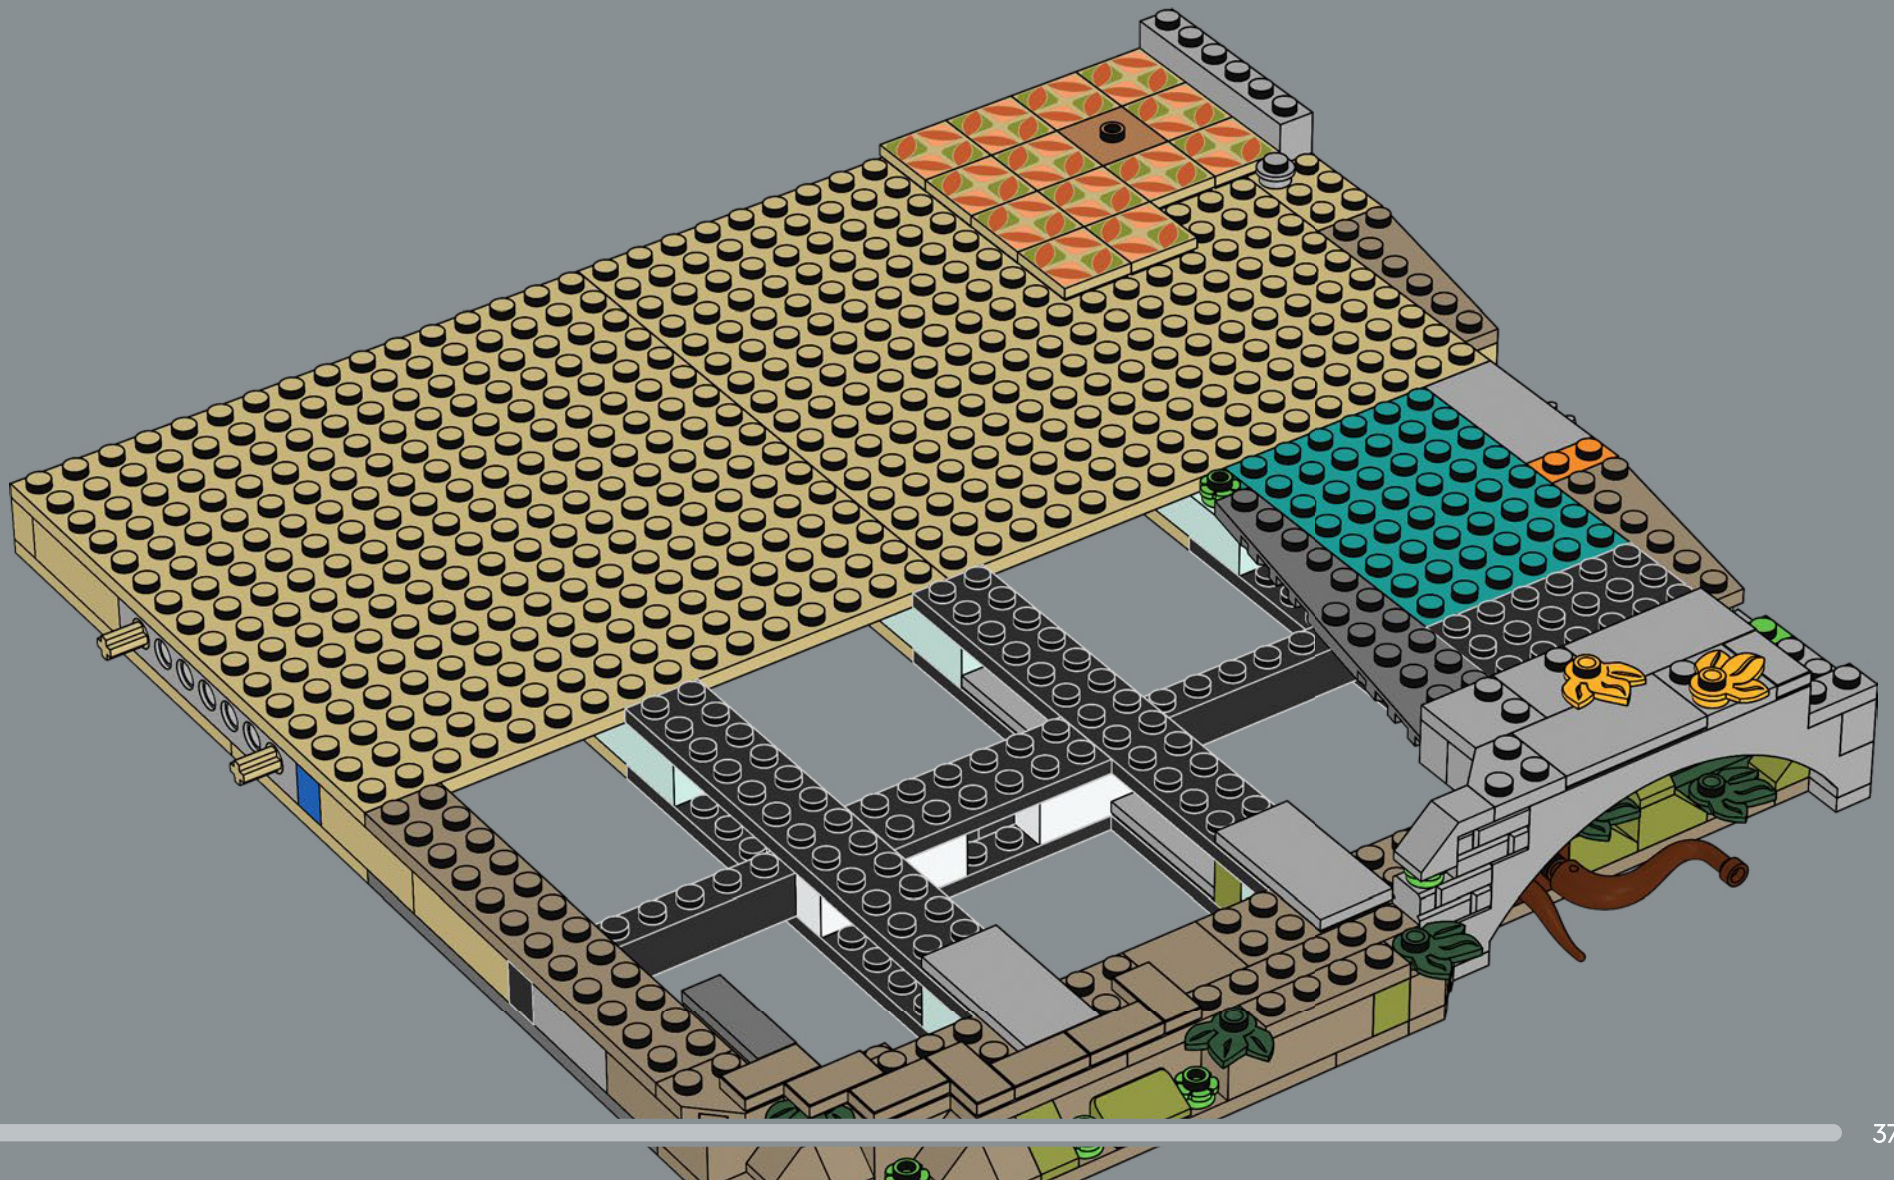

39

40

41

42

The new floor tile is included 64 times, enough to decorate an entire 16×16 plate.

43

44

45