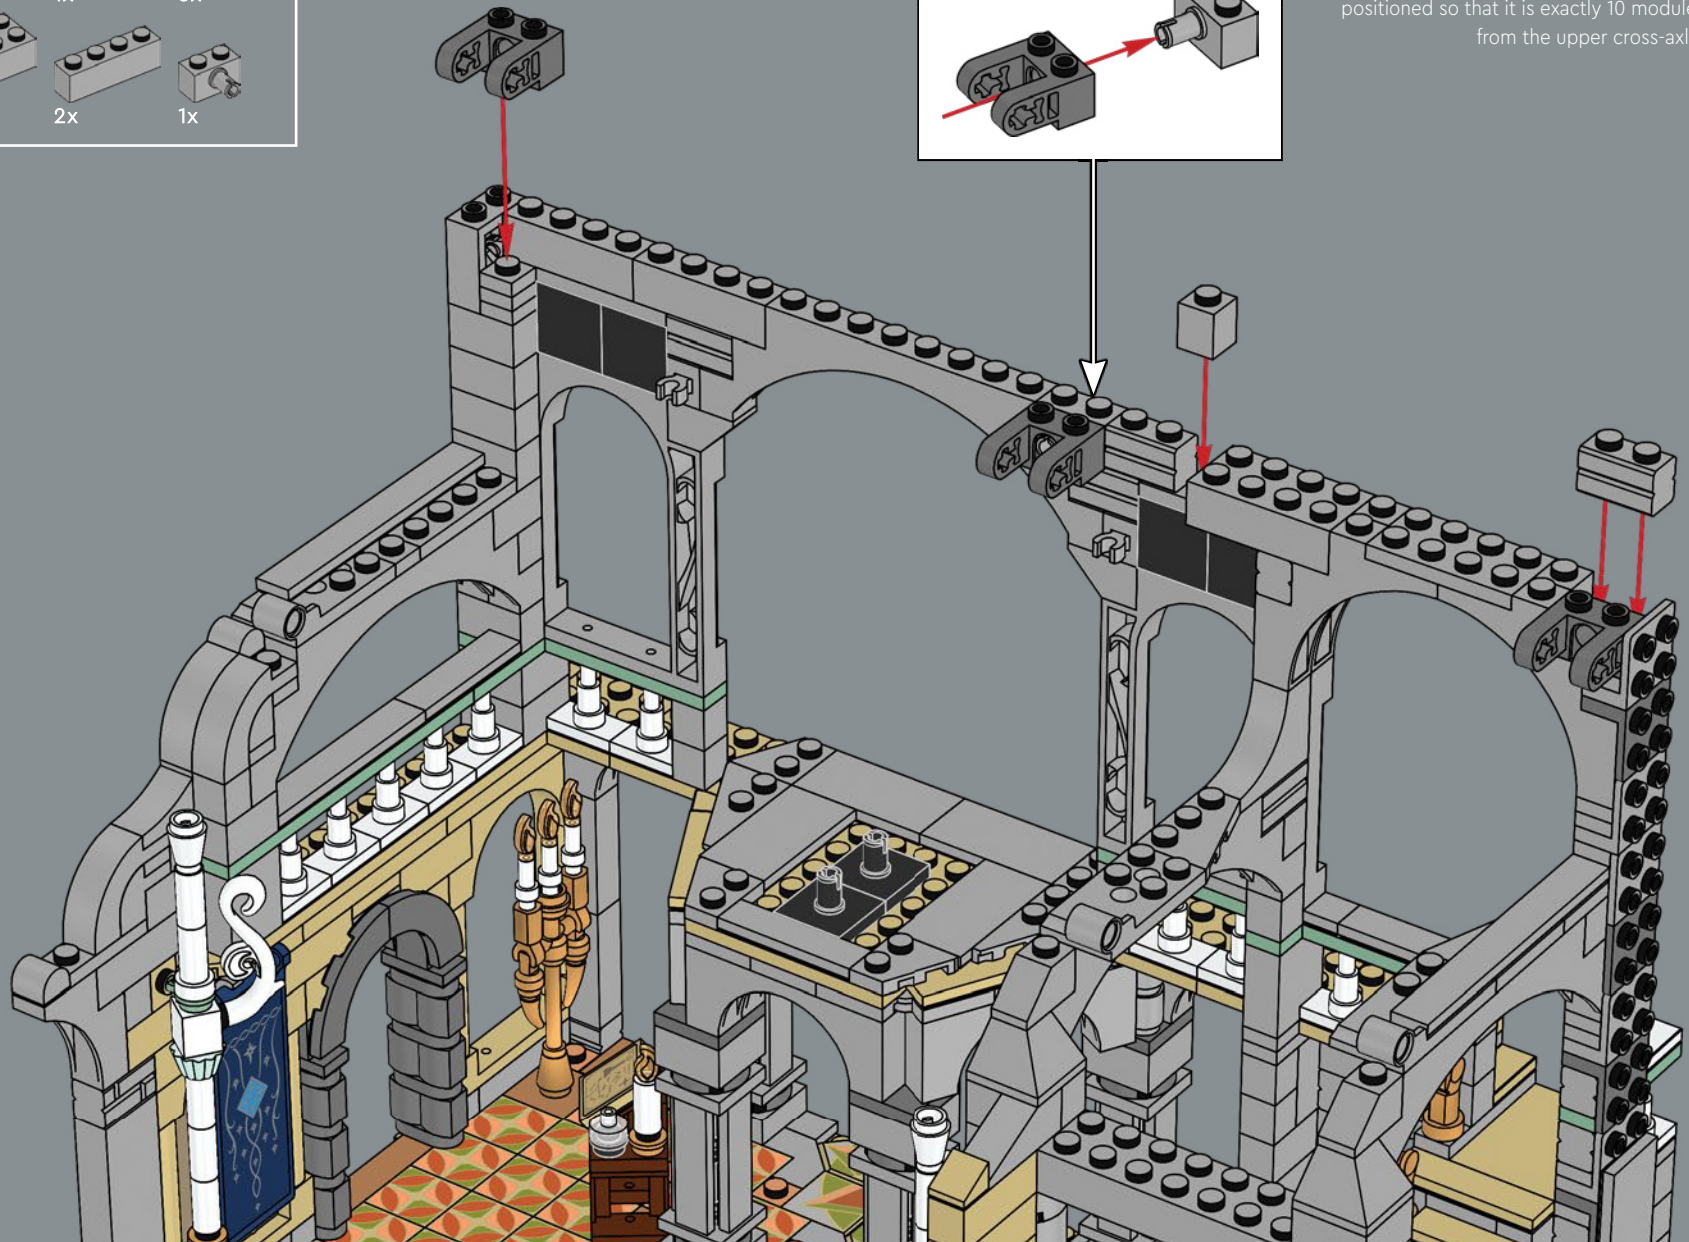

The snap connection on the 2x4 hinge bases is positioned so that it is exactly 10 modules away from the upper cross-axle holes.

170