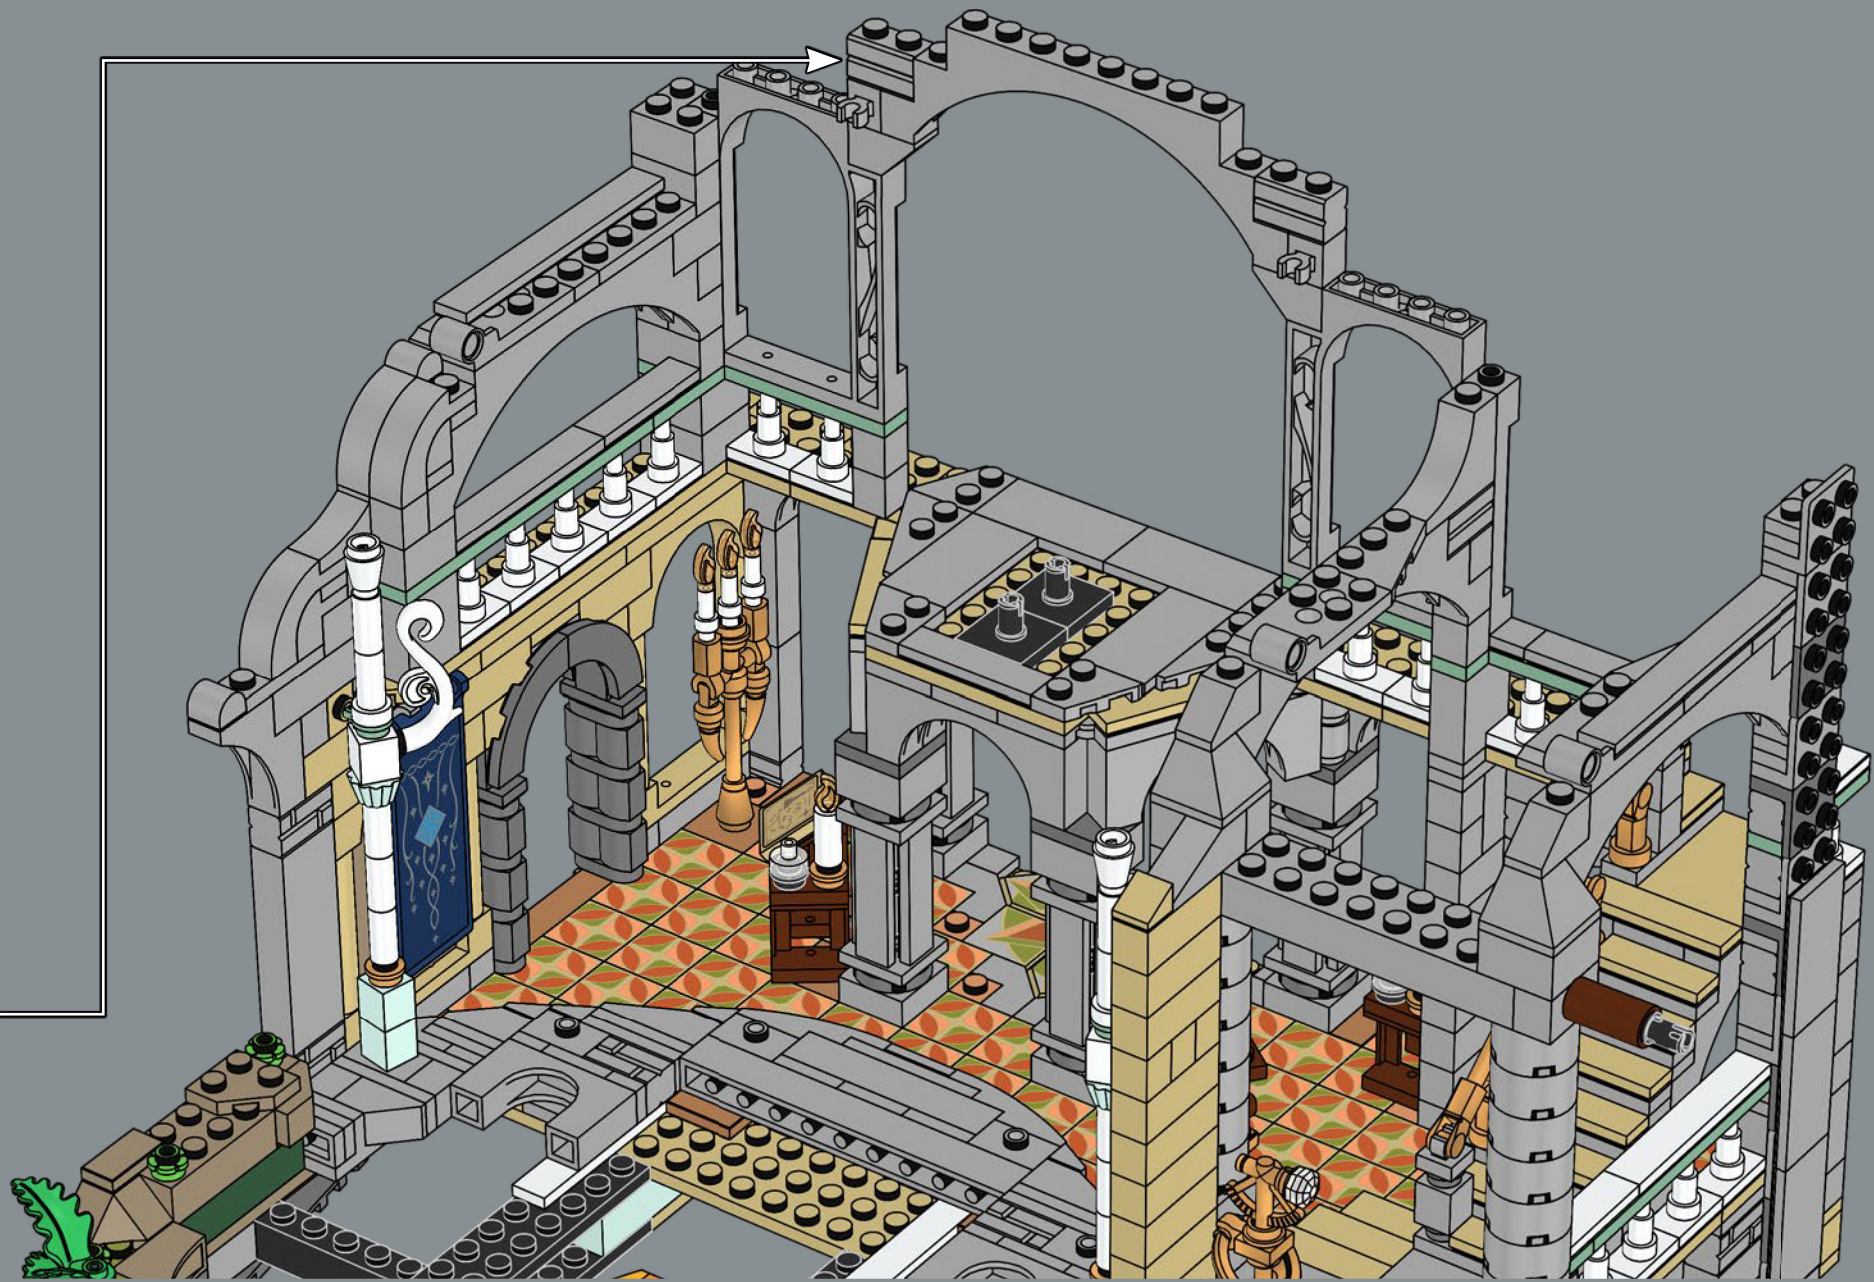

2

3

4

167

2

168

169

The snap connection on the 2x4 hinge bases is positioned so that it is exactly 10 modules away from the upper cross-axle holes.