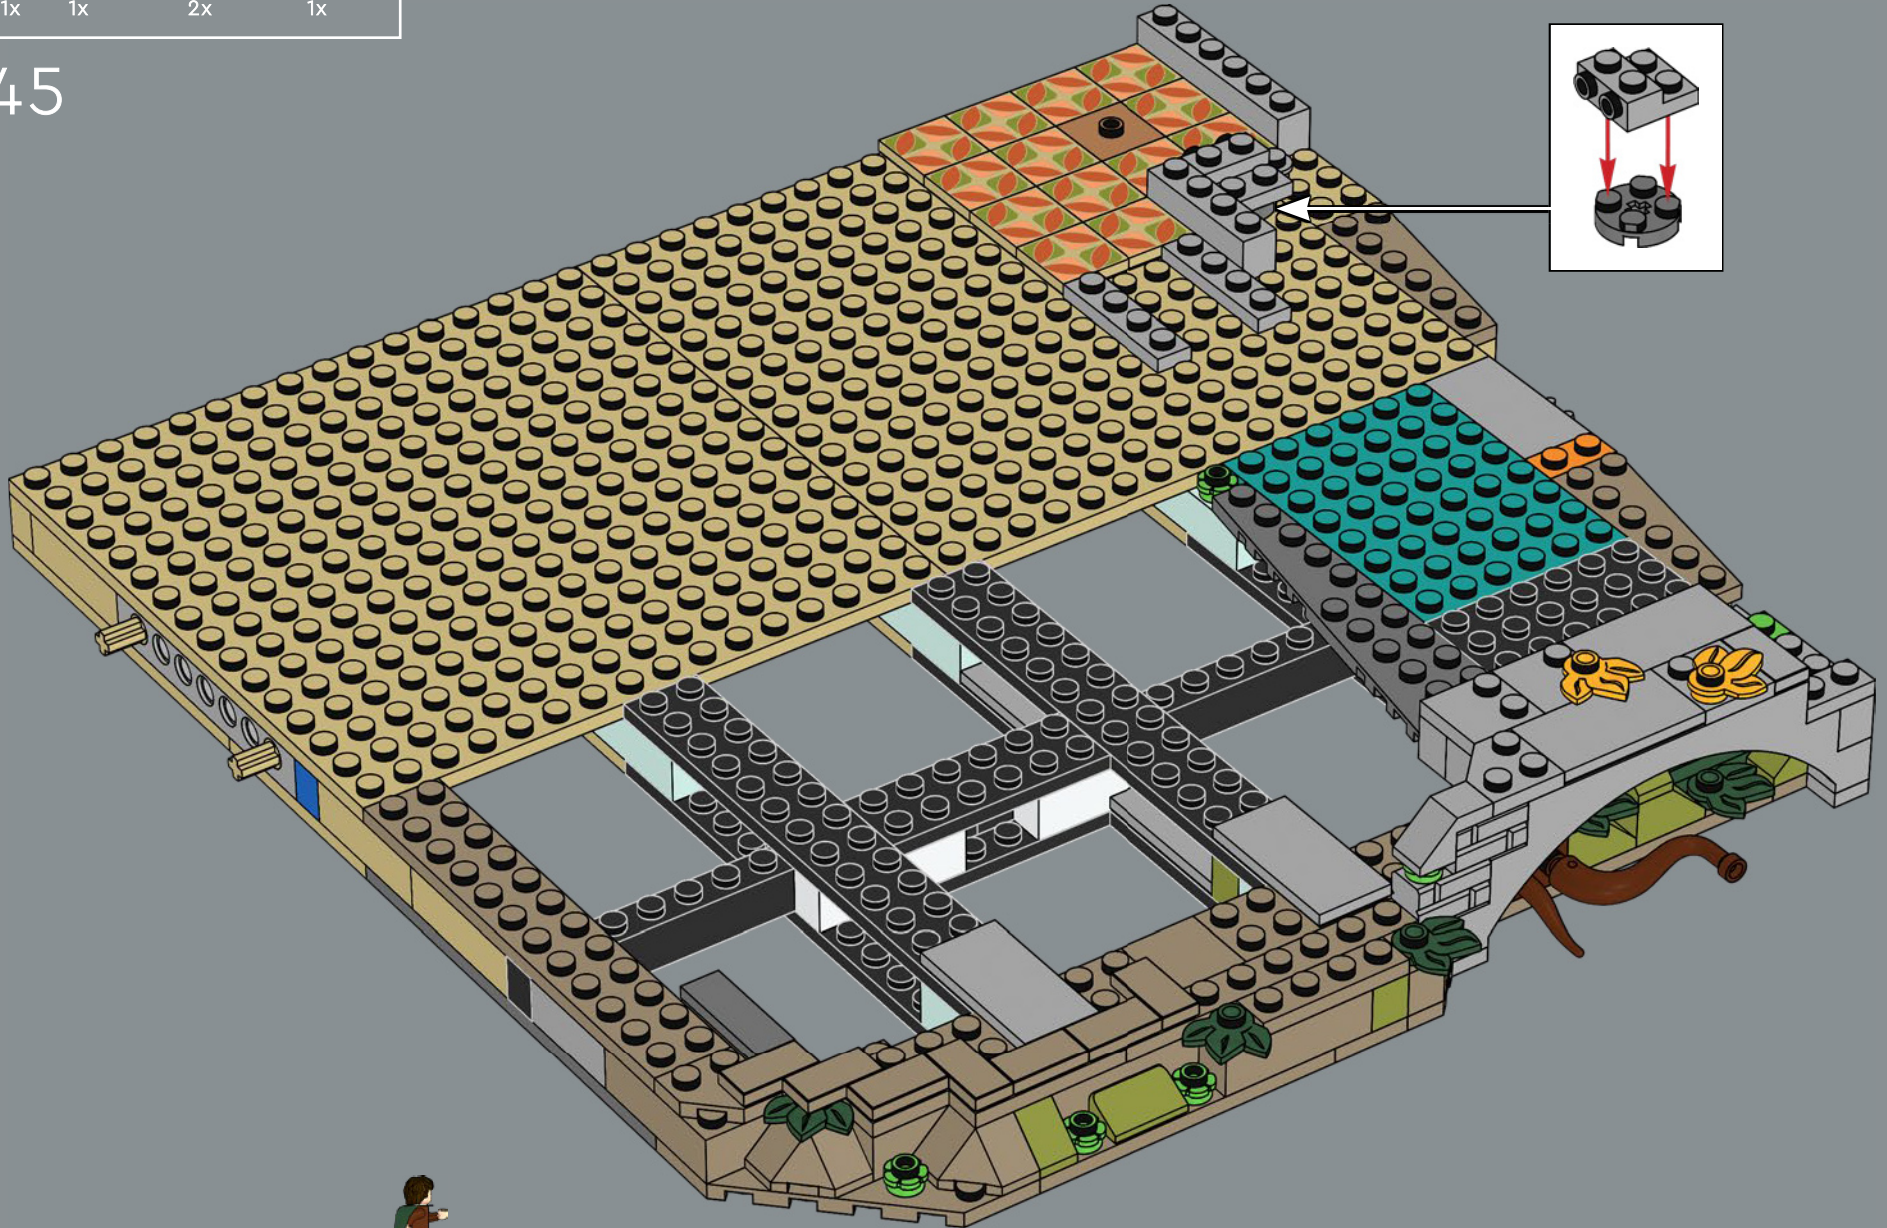

39

40

41

42

The new floor tile is included 64 times, enough to decorate an entire 16×16 plate.

43

44

45