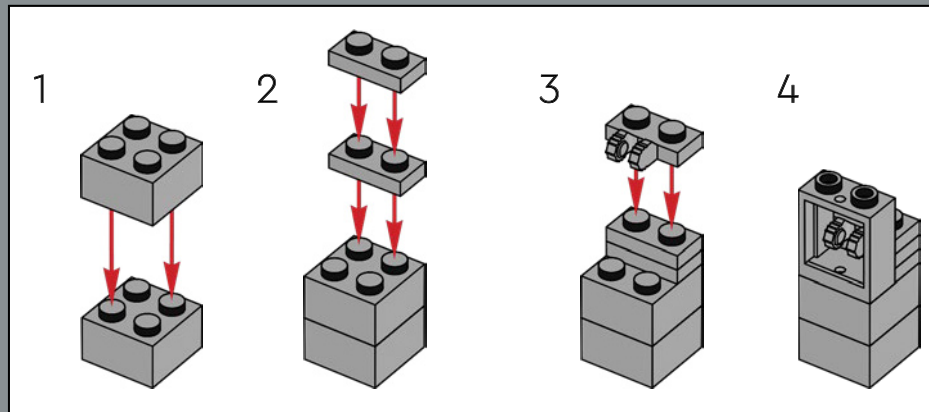

2

3

4

167

2

168

169

The snap connection on the 2x4 hinge bases is positioned so that it is exactly 10 modules away from the upper cross-axle holes.