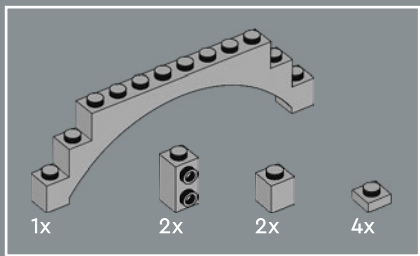

This build provides support for the central plinth of the council platform - it's always keeping an EYE on the Ring . . .

76

77

78

79

80

4X

81