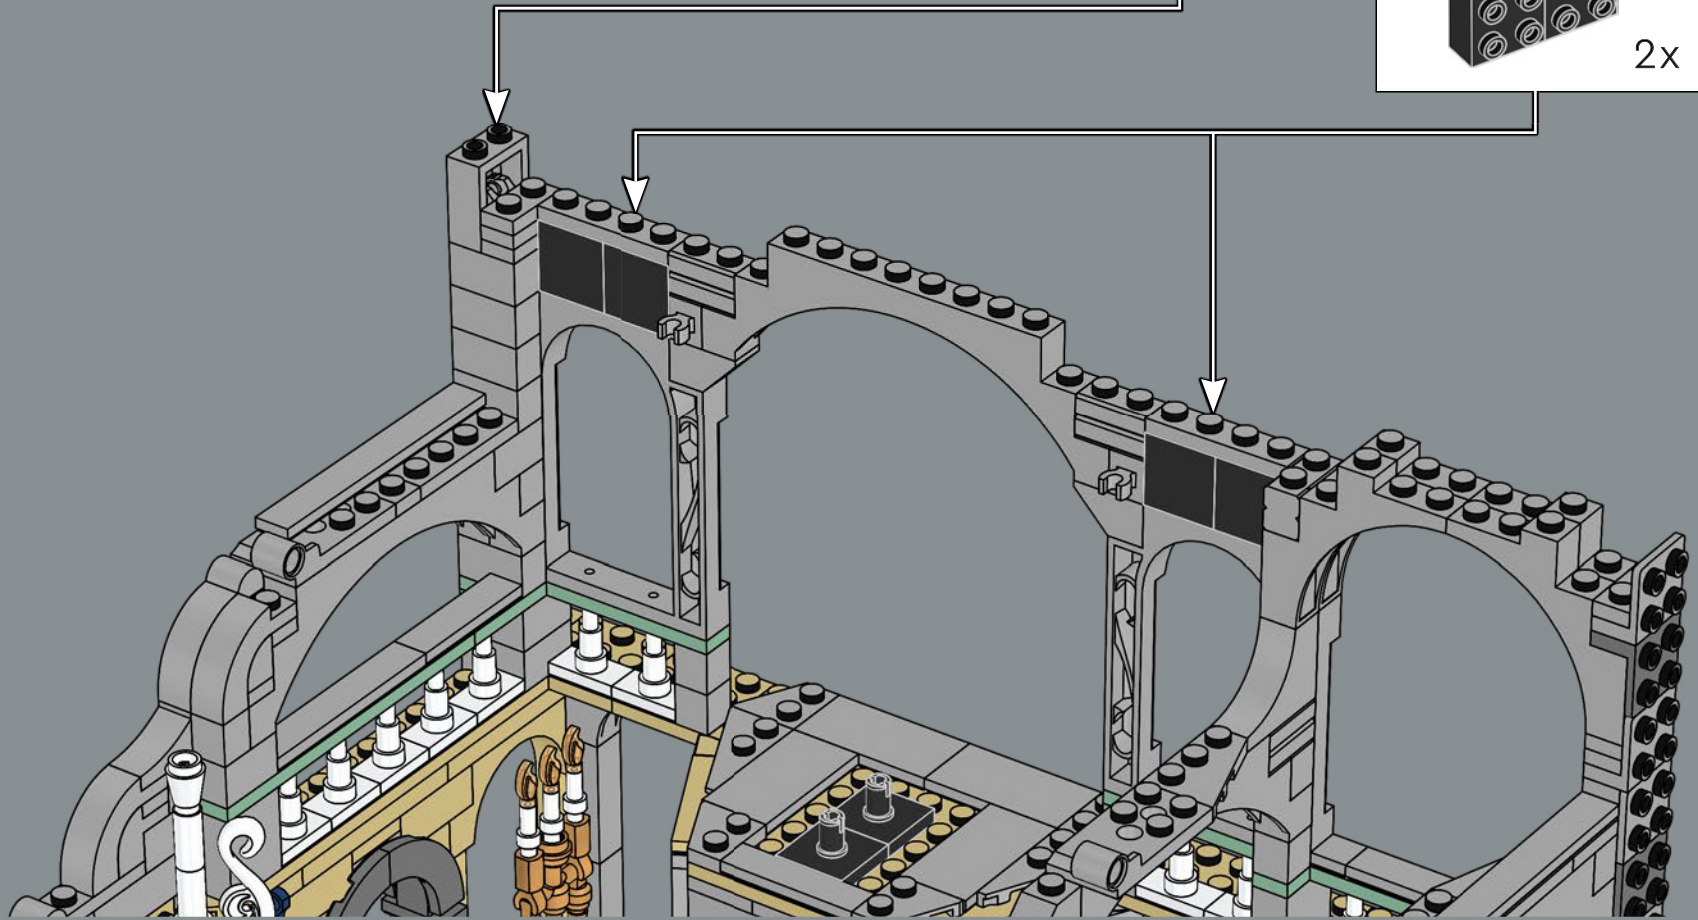

2

3

4

167

2

168

169

The snap connection on the 2x4 hinge bases is positioned so that it is exactly 10 modules away from the upper cross-axle holes.