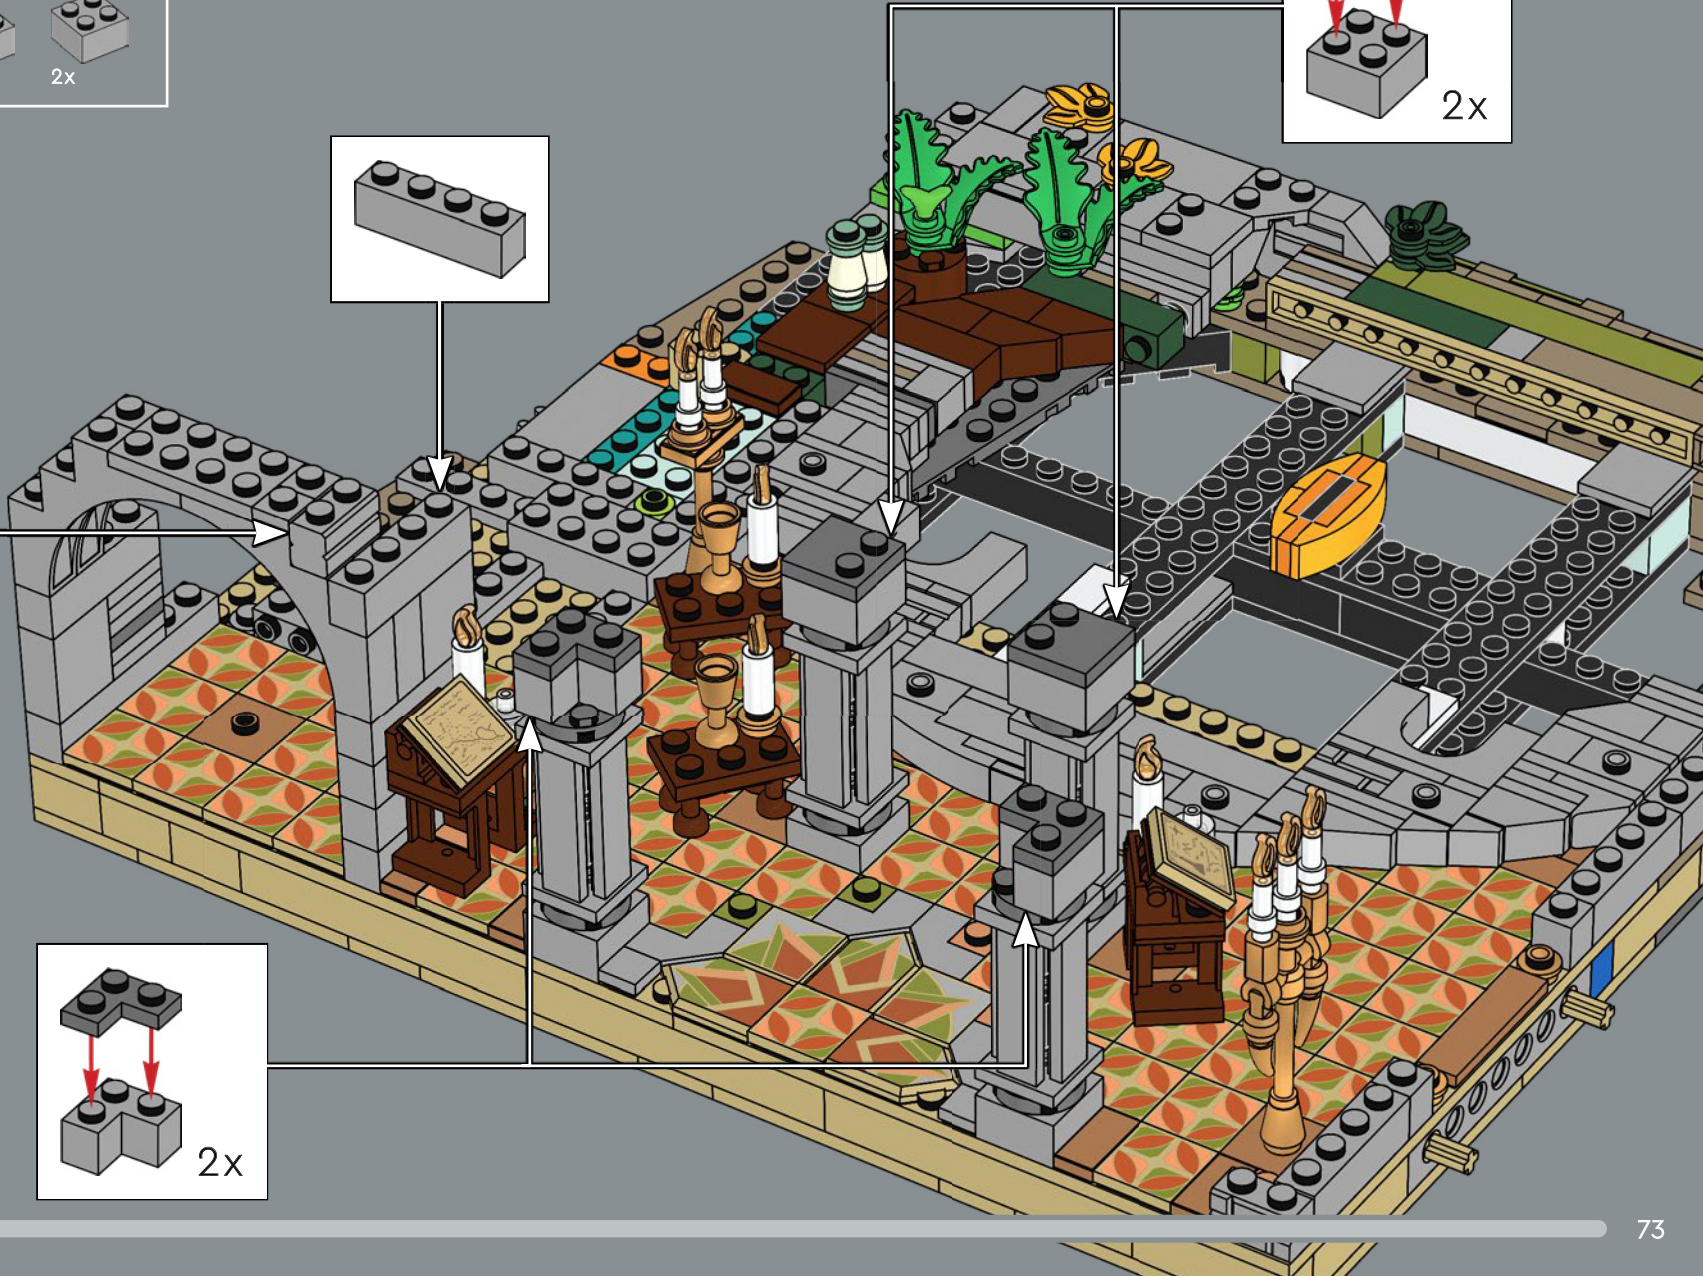

This build provides support for the central plinth of the council platform - it's always keeping an EYE on the Ring . . .

76

77

78

79

80

4X

81