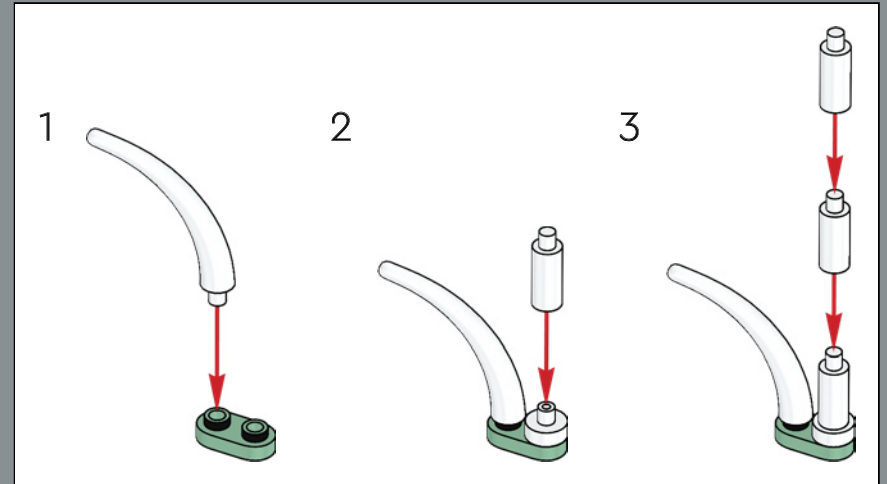

The detail element used here was originally developed as a magic effect for LEGO® Elves characters in 2017.

5

6

2x