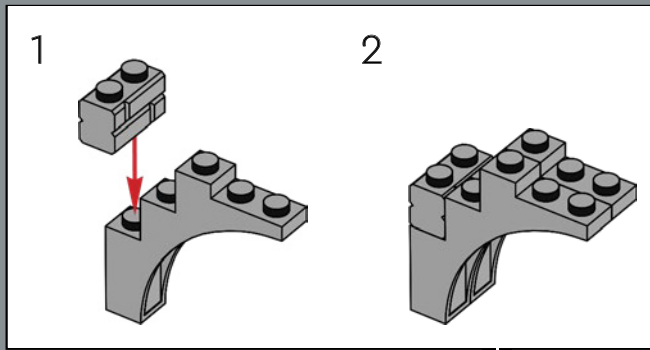

2

3

4

167

2

168

169

The snap connection on the 2x4 hinge bases is positioned so that it is exactly 10 modules away from the upper cross-axle holes.