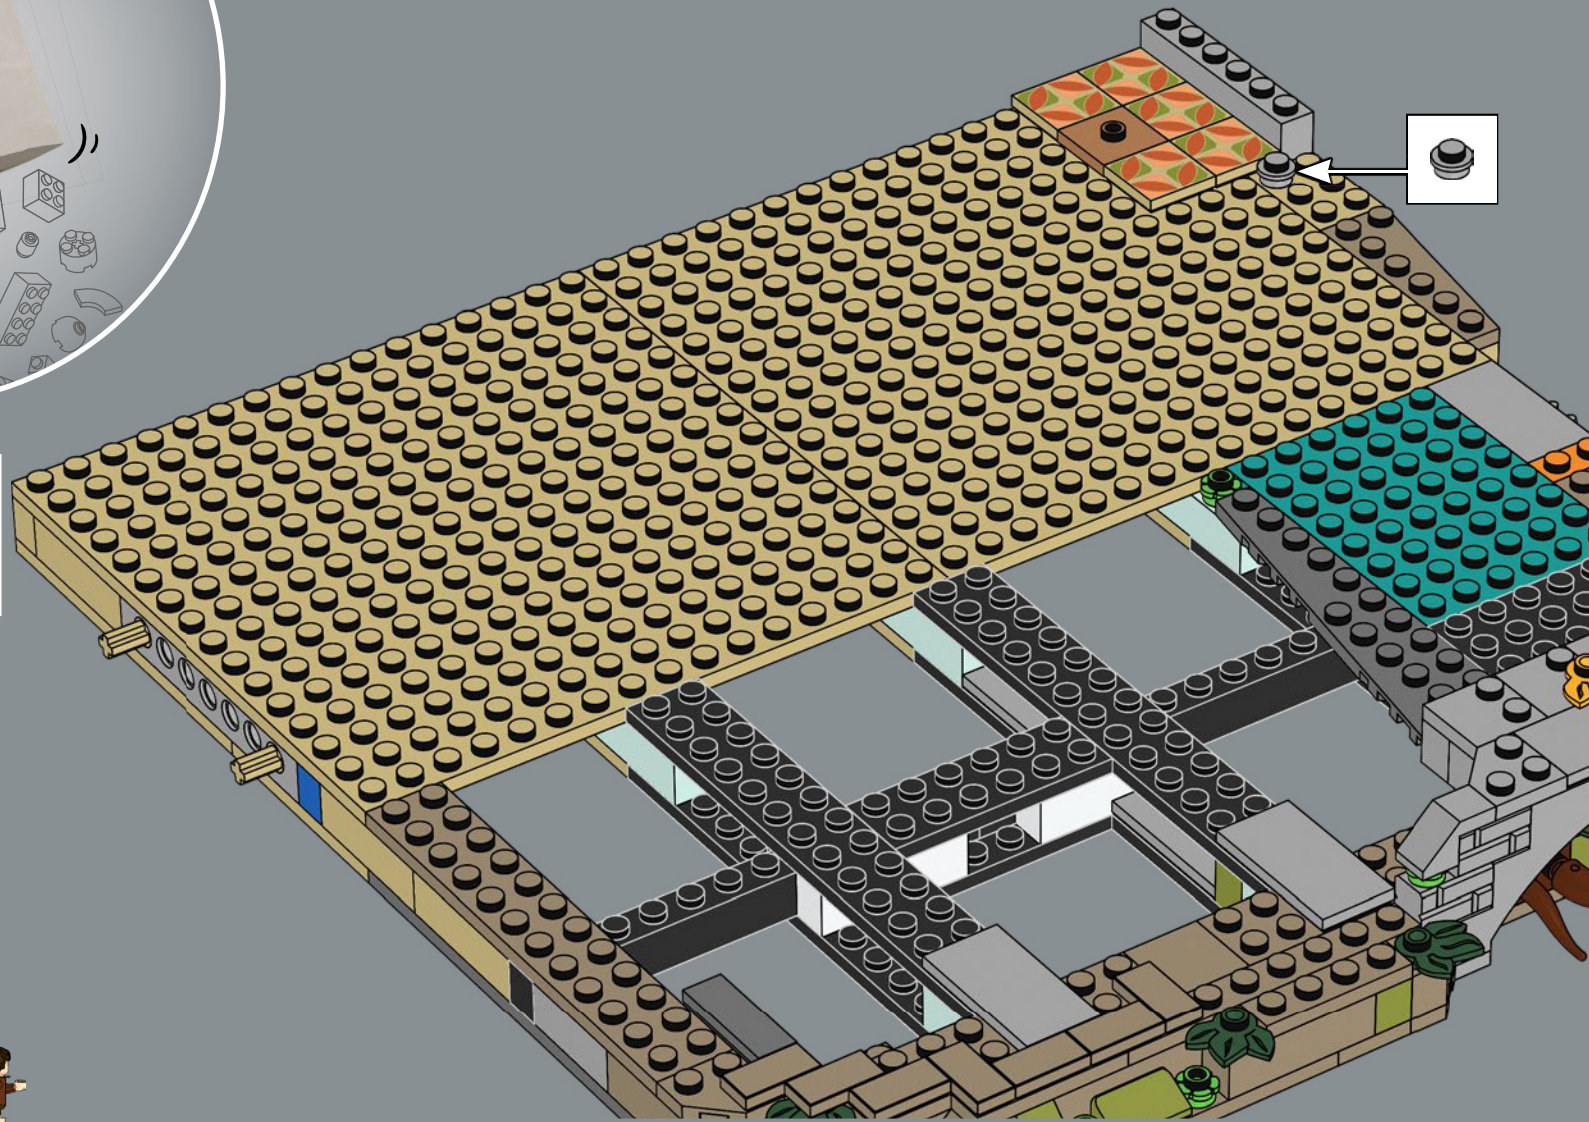

The new floor tile is included 64 times, enough to decorate an entire 16×16 plate.

43