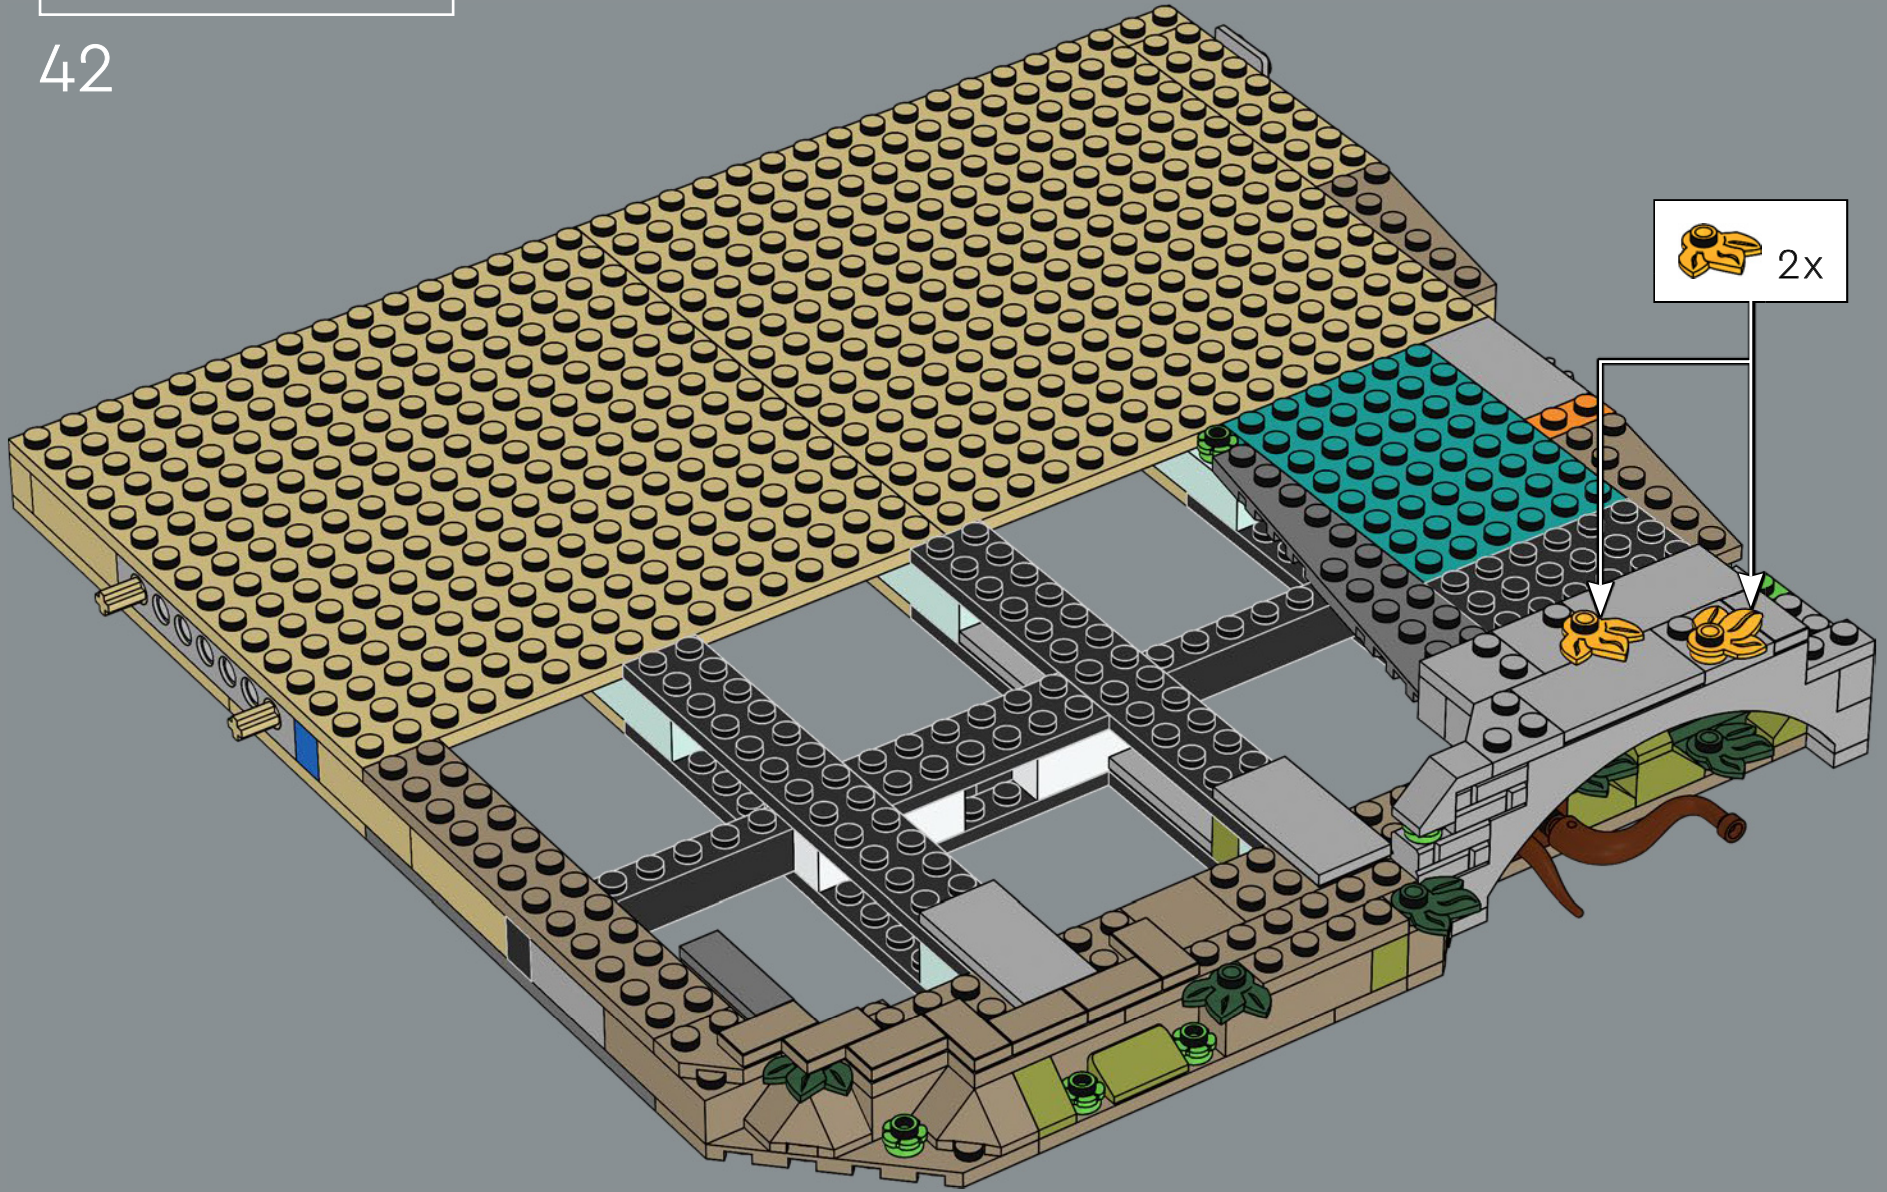

39

40

41

42

The new floor tile is included 64 times, enough to decorate an entire 16×16 plate.

43

44

45