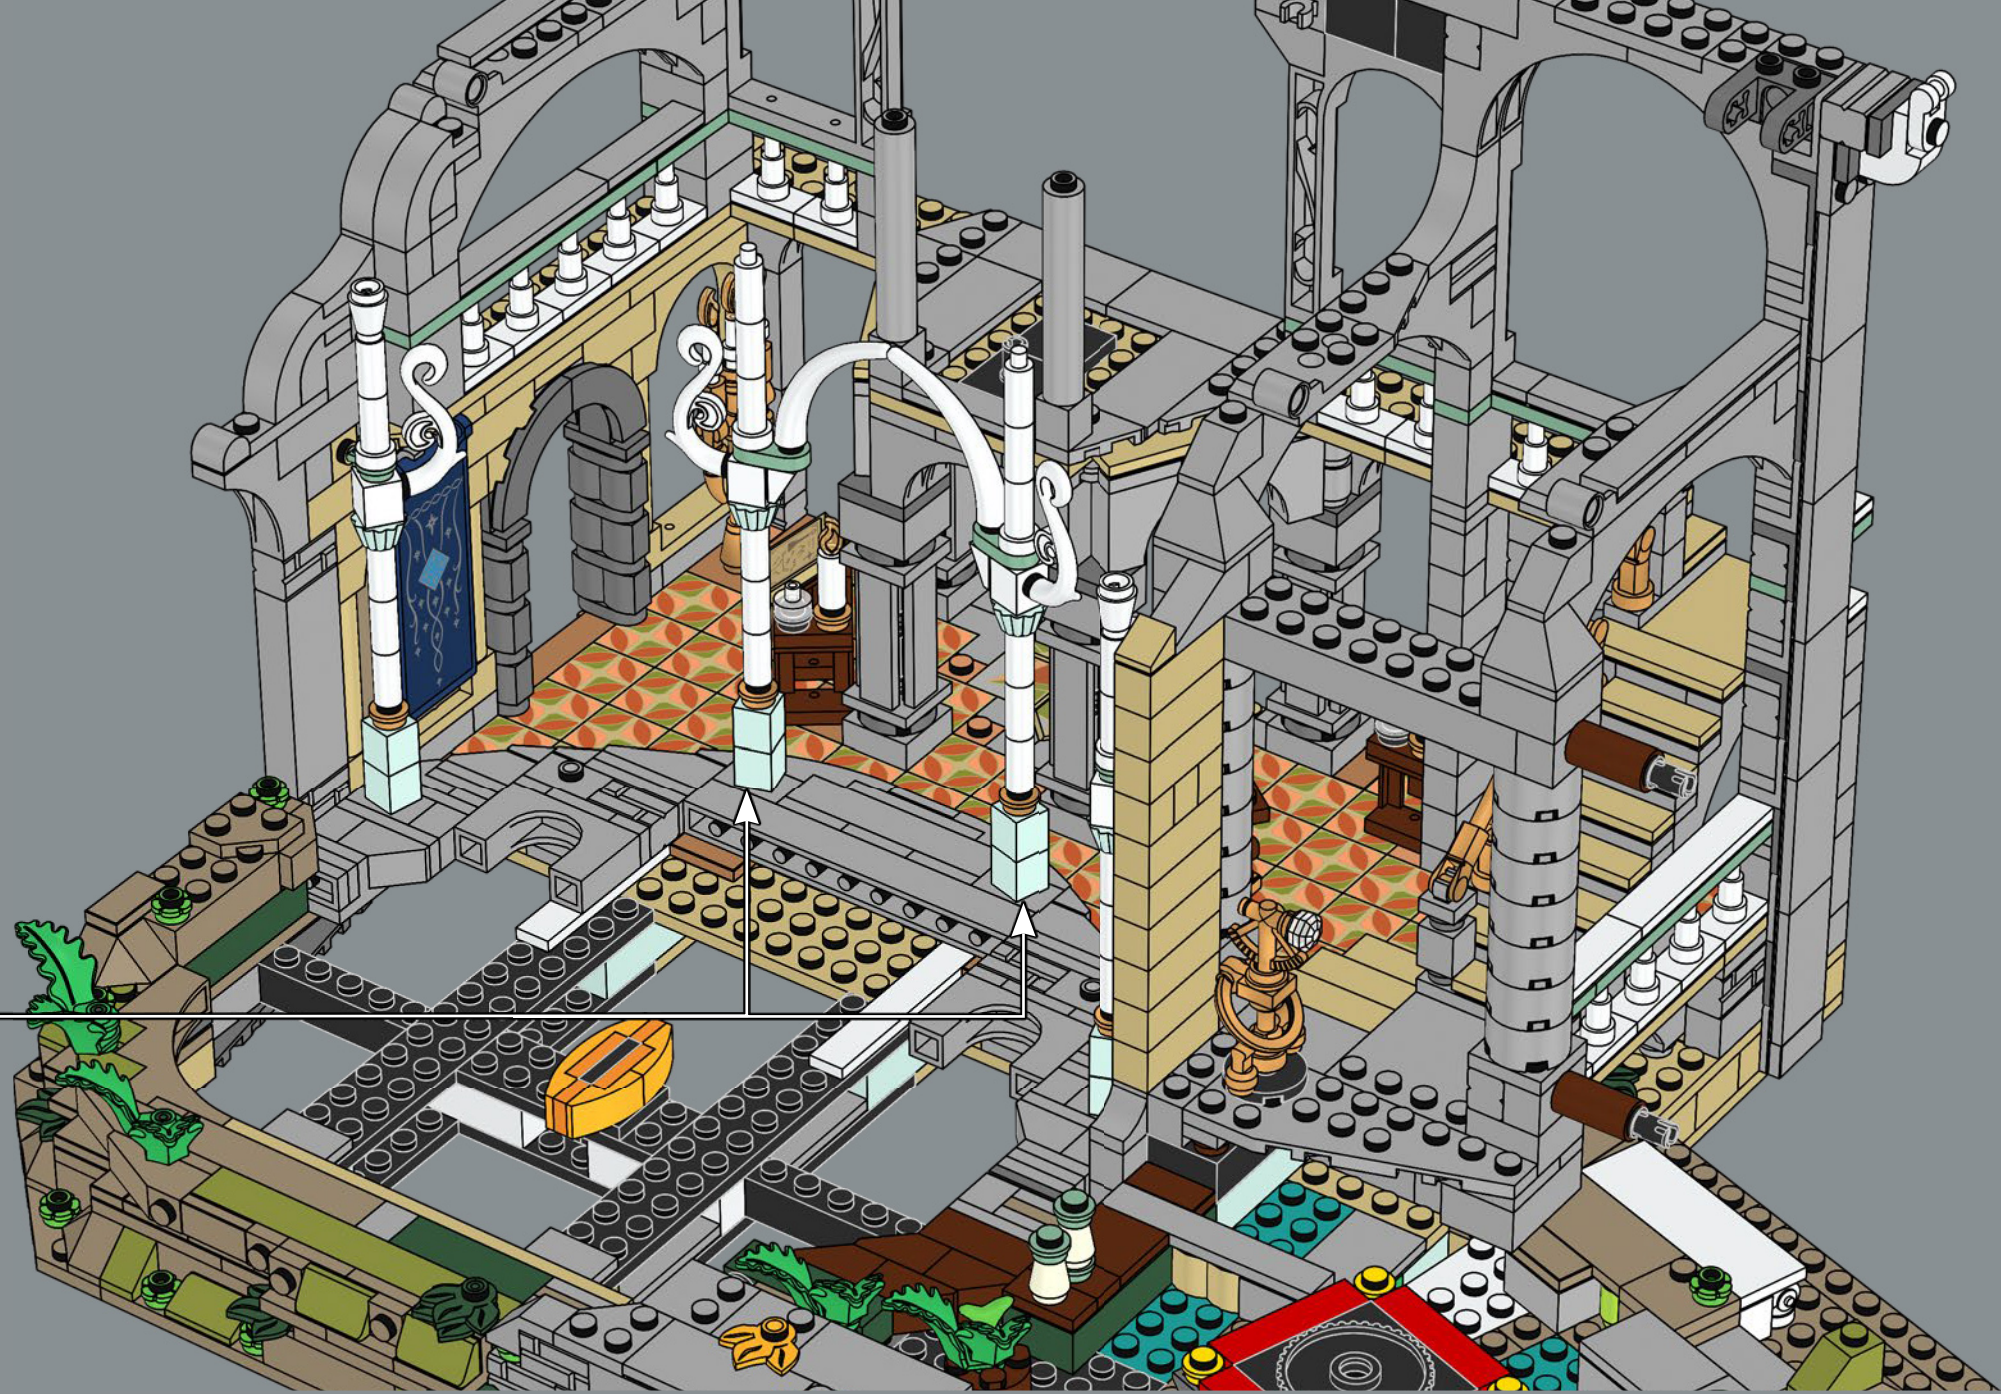

The detail element used here was originally developed as a magic effect for LEGO® Elves characters in 2017.

5

6

2x

174

1

2

3