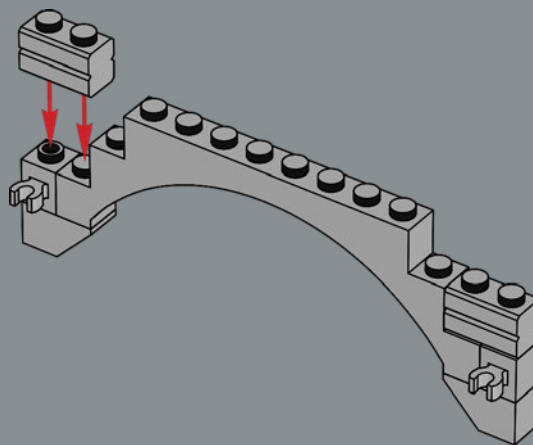

2

3

4

167

2

168

169

The snap connection on the 2x4 hinge bases is positioned so that it is exactly 10 modules away from the upper cross-axle holes.