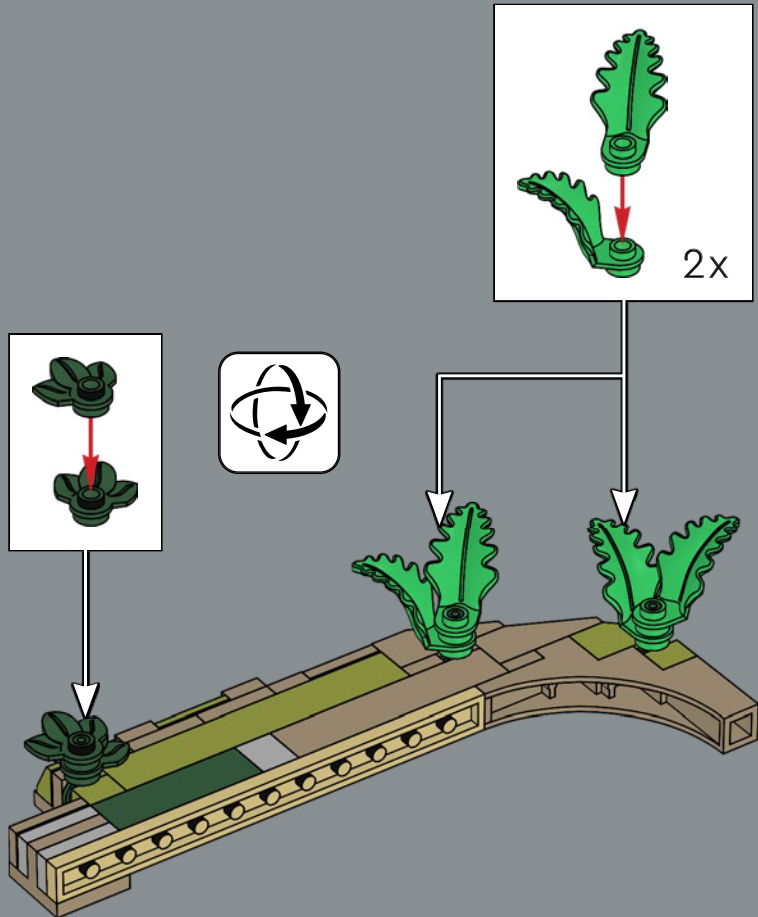

68

69

70

71

72

73

74

75

This build provides support for the central plinth of the council platform - it's always keeping an EYE on the Ring . . .

76

77

78

79

80

4X

81